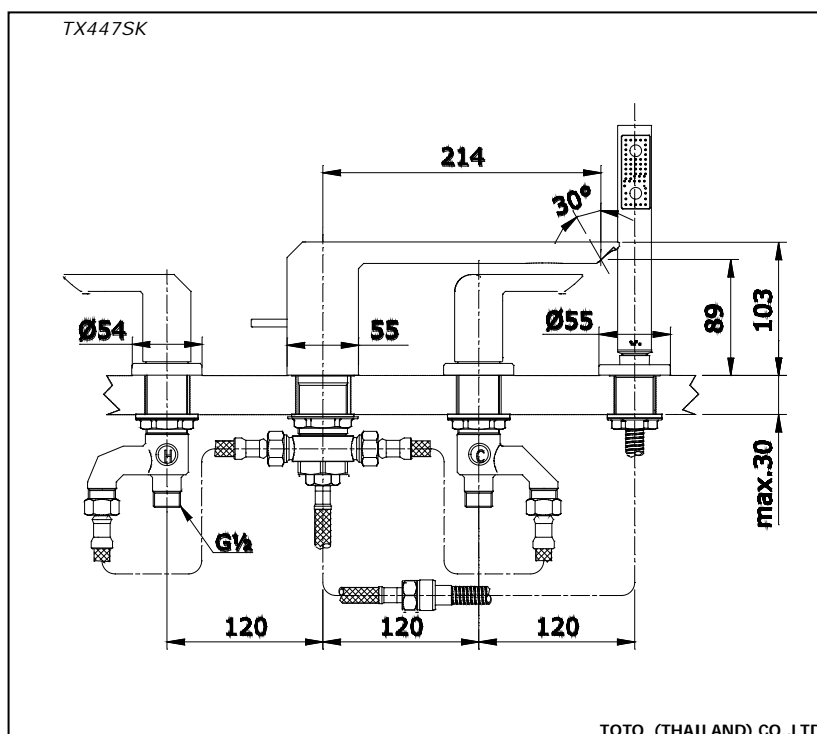

Drawing:

Remarks:

Please result TOTO sales representative for detail.

TOTO (THAILAND) CO.,LTD
Bangkok Office : G Tower Grand Rama 9,12th Floor, South Wing, 9 Rama 1X Road,Huaykwang Sub-district,Huaykwang District, Bangkok. 10310 Thailand
Tel : +(66)2-117-9520(AUTO) Fax : +(66)2-117-9527
th.toto.com

All rights reserved by TOTO company. Specifications and size are subject to change without notice.