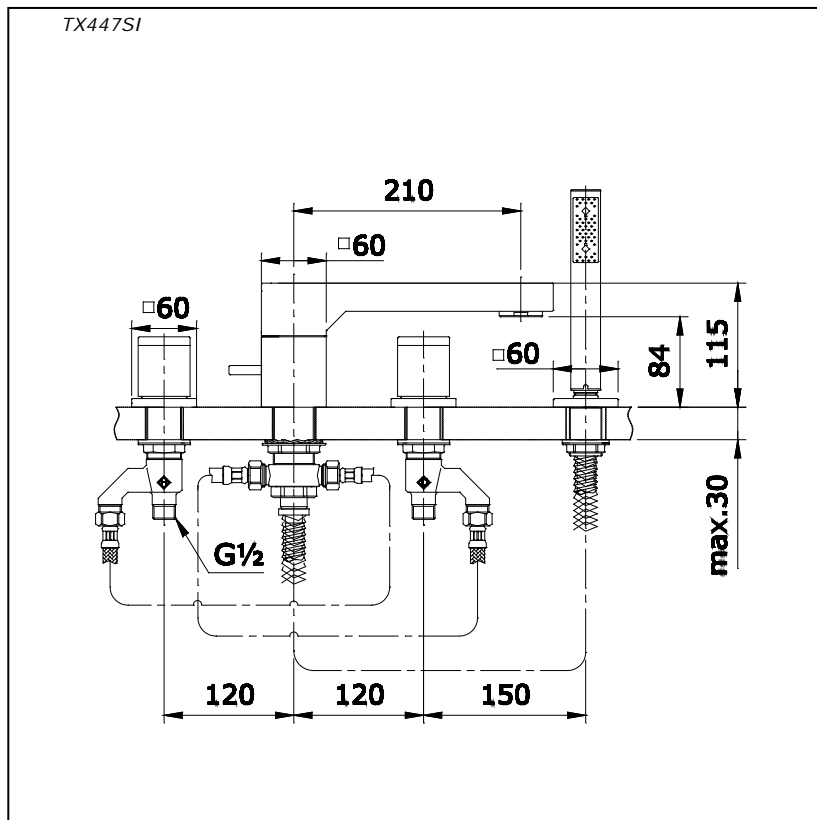

Item number: **TX447SI** **ICON Series**

Features

- Modern styling to complement the Icon design suite
- Durable finishes

Specifications

Water Pressure : 0.05MPa -0.75MPa
 Hole : 4 Holes
 Finish : Nickel Chrome
 Material : Brass
 Flow Rate : >9 L/min @0.1 Mpa.

Parts description

- **TX447SI**
4 Holes Bath and Shower Set

Drawing:

Remarks:

Please result TOTO sales representative for detail.