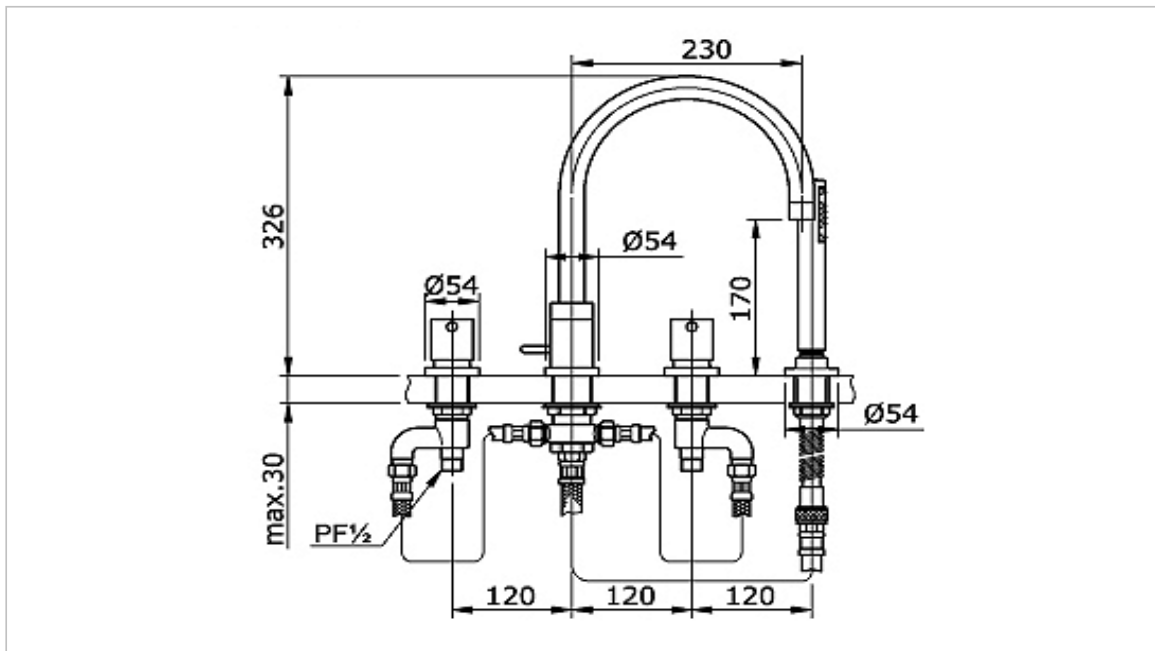

TOTO

FAUCET&SHOWER

TX447SES

"Ego II" Bath Filler

Product Features

4 Holes Bath & Shower Set

Suggestion Fittings & Parts

Remark : We reserve the right to change some parts for suitability.