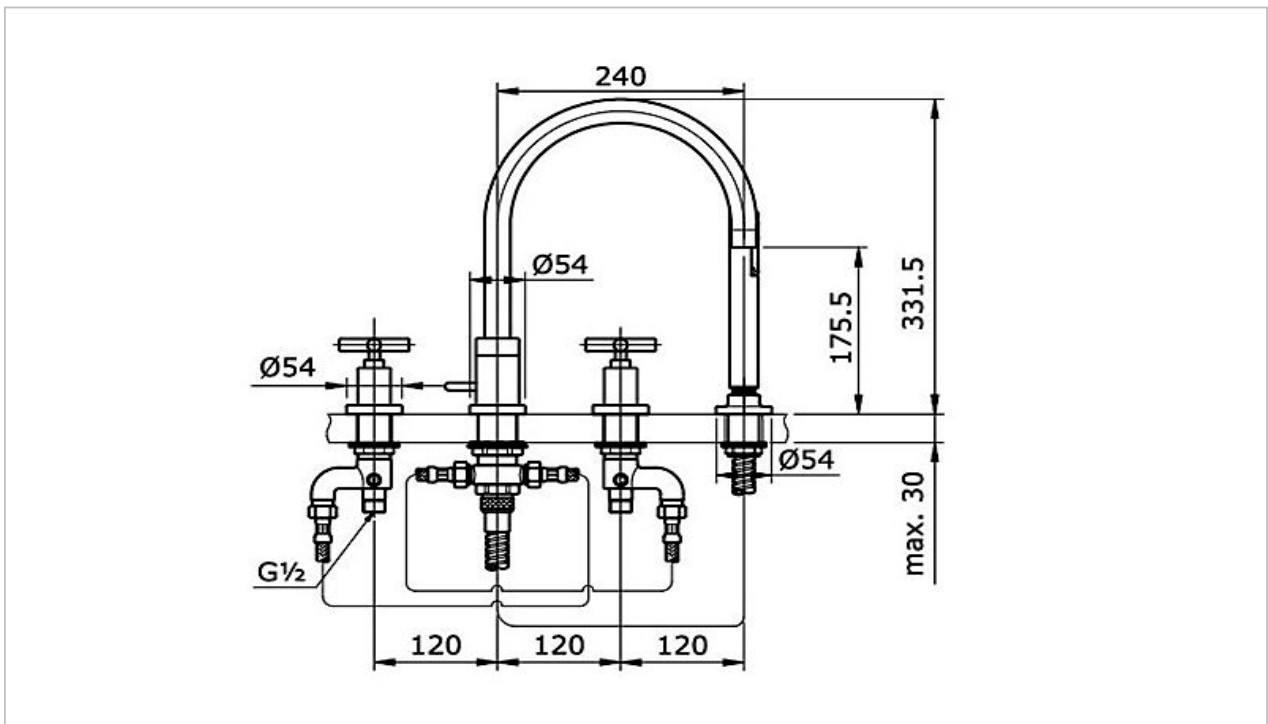

TOTO

FAUCET&SHOWER

TX447SECBR

"Ego II" Bath Filler

Product Features

4 Holes Bath & Shower Set

Suggestion Fittings & Parts

Remark : We reserve the right to change some parts for suitability.