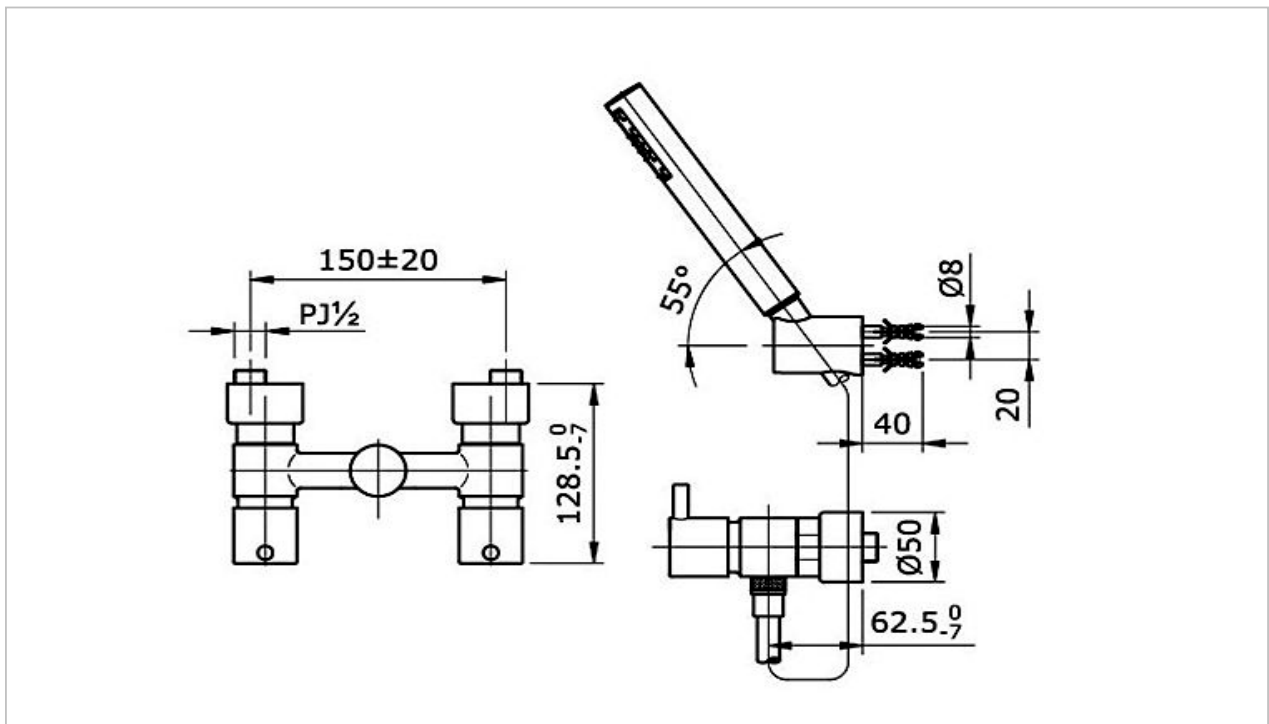

TOTO

FAUCET&SHOWER

TX446SESMR

"Ego II" Series

Product Features

Combination Shower Set

Suggestion Fittings & Parts

Remark : We reserve the right to change some parts for suitability.