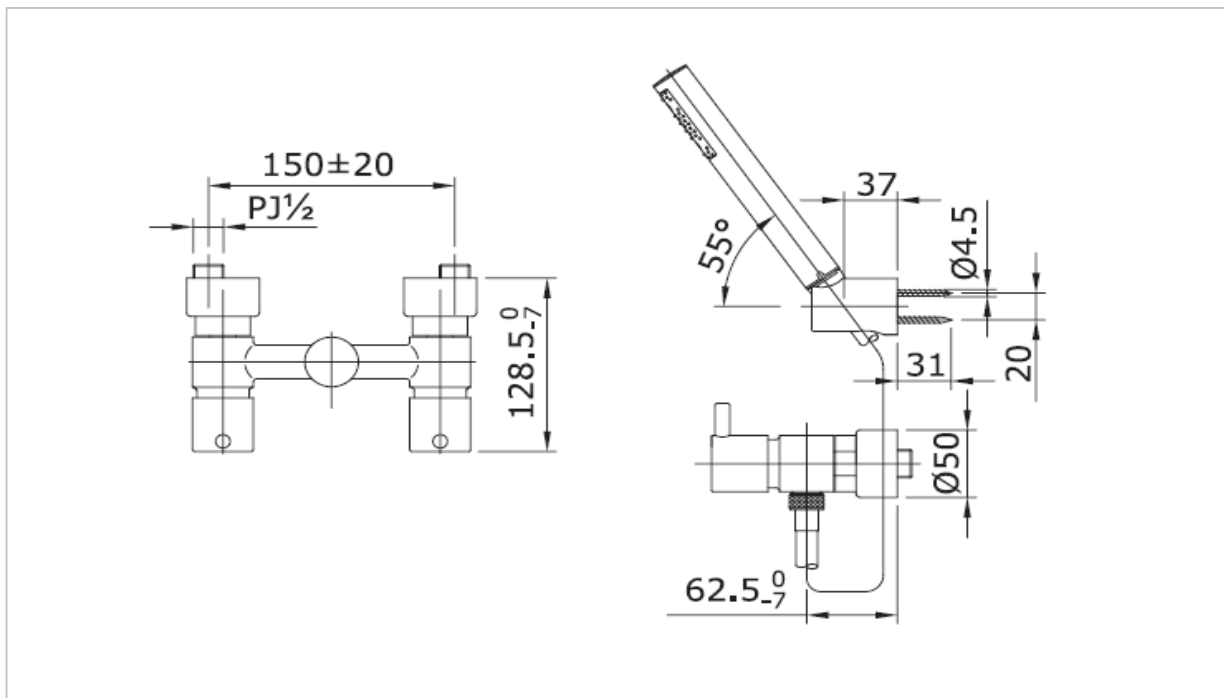

TOTO

FAUCET&SHOWER

TX446SESM

"Ego II" Series

Product Features

Combination Bath and Hand Shower

Suggestion Fittings & Parts

Remark : We reserve the right to change some parts for suitability.