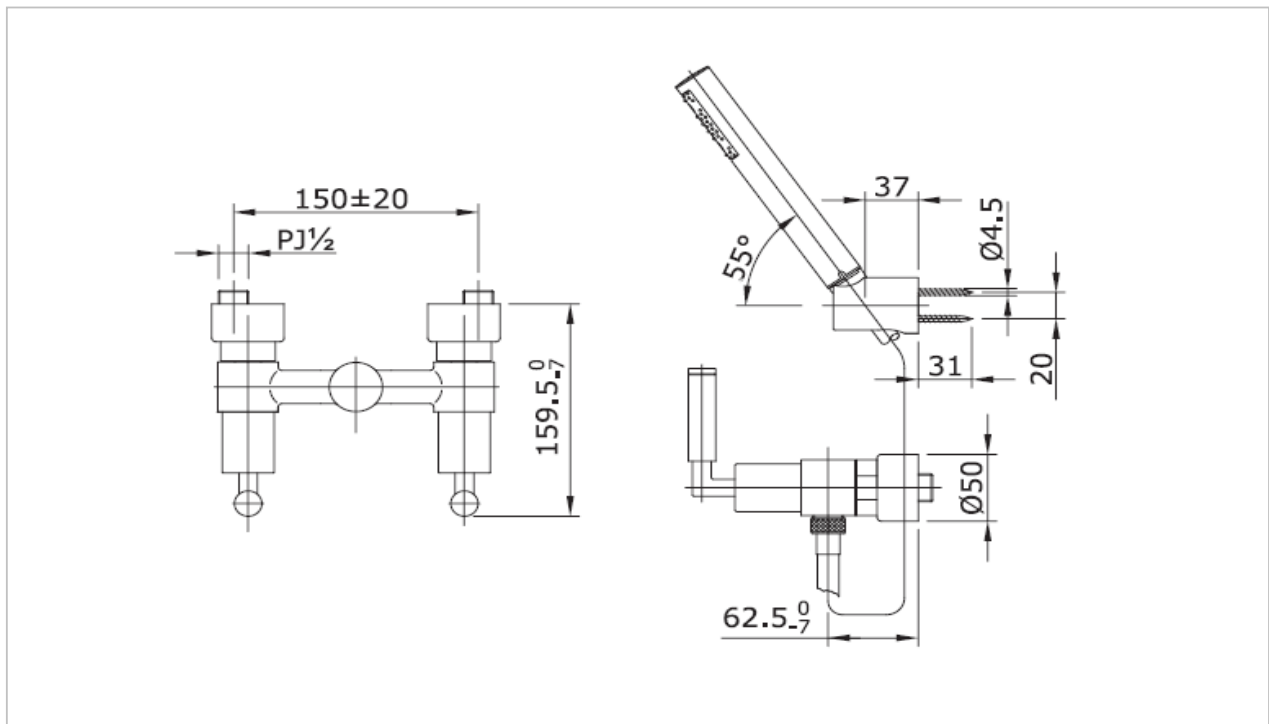

TOTO

FAUCET&SHOWER

TX446SEL

"Ego II (Lever Handle)"Combination Exposed Hand Shower

Product Features

Suggestion Fittings & Parts

Remark : We reserve the right to change some parts for suitability.

TOTO (THAILAND) CO.,LTD

Bangkok Office : 598 Q House Ploenjit Building., G floor., Ploenchit Rd.,Lumpini, Pathumwan, Bangkok. 10330 Thailand
Tel : +(66)2-650-9925(AUTO) Fax : +(66)2-650-9923-4
www.toto.co.th