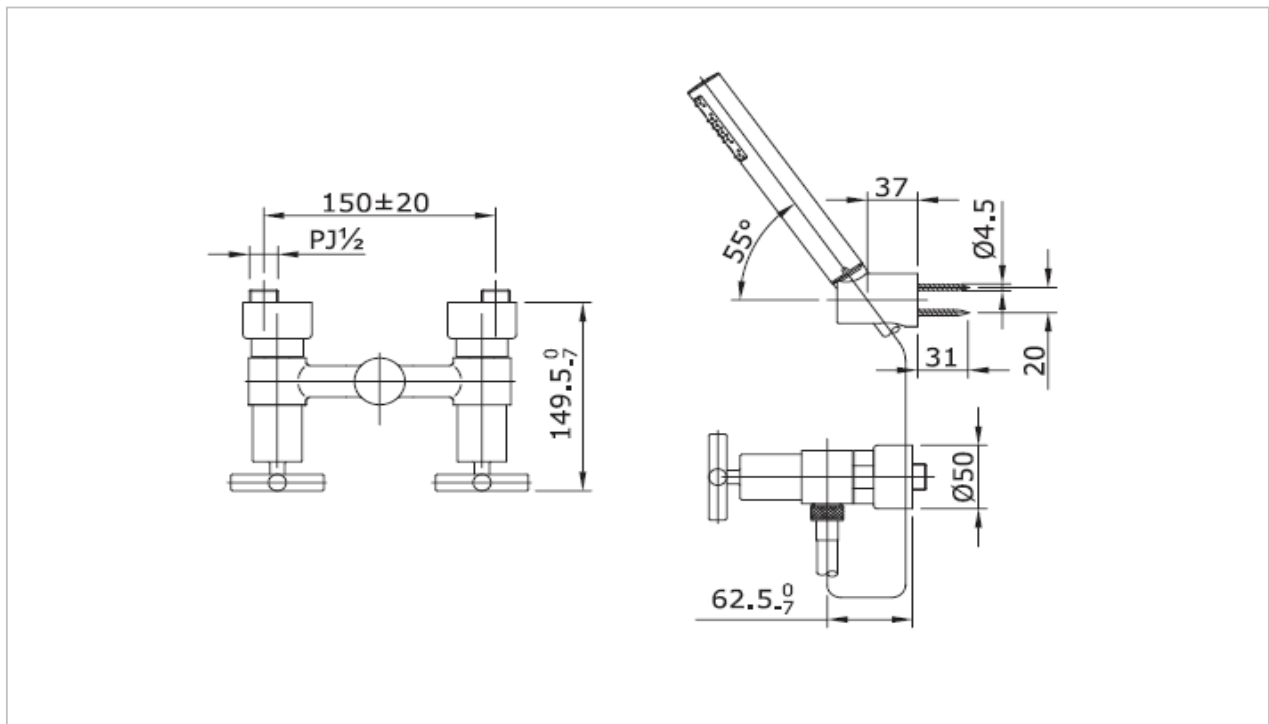

TOTO

FAUCET&SHOWER

TX446SECM

"Ego II (Cross Handle)" Series

Product Features

Combination Exposed Hand Shower

Suggestion Fittings & Parts

Remark : We reserve the right to change some parts for suitability.