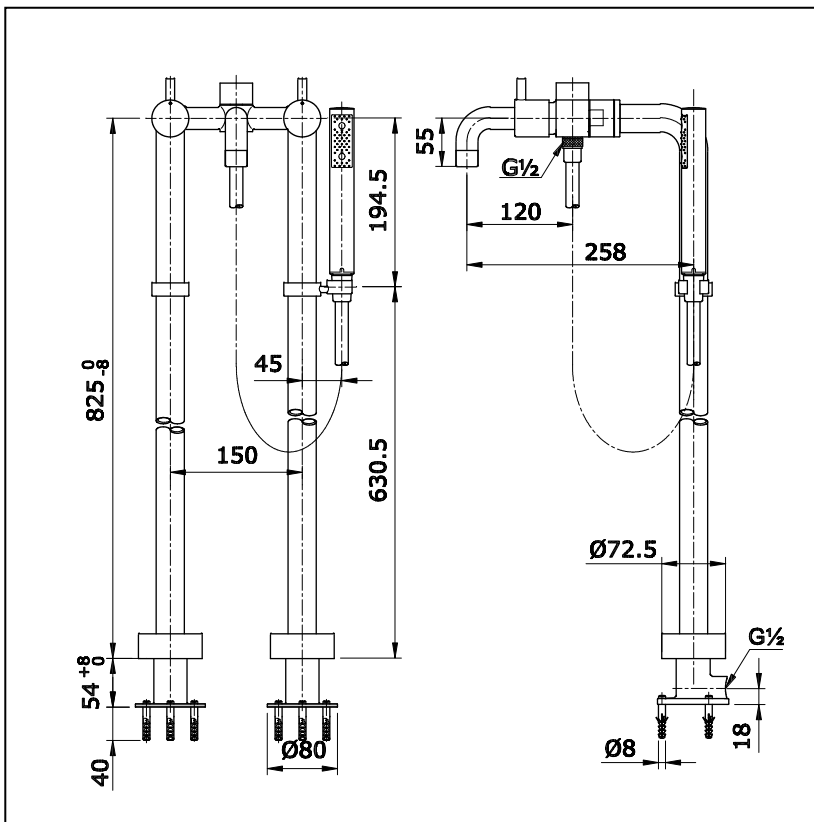

Drawing:

Remarks:

Please consult TOTO sales representative for detail.