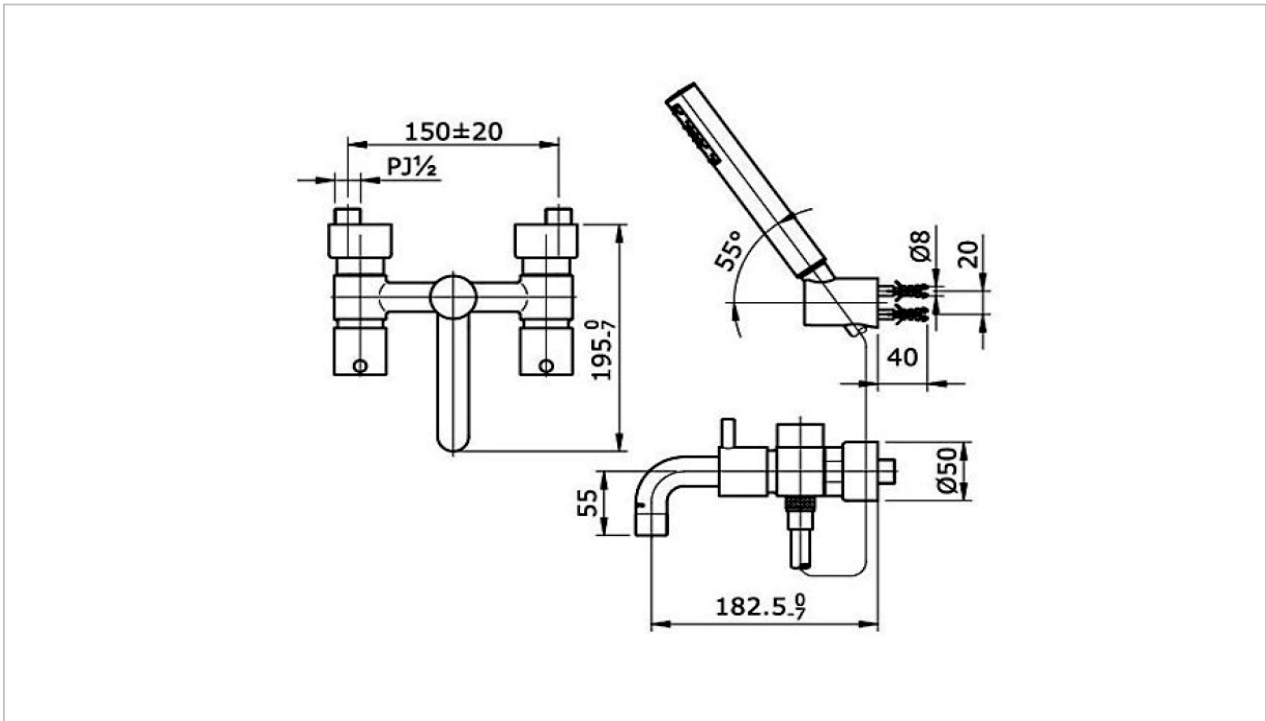

TOTO

FAUCET&SHOWER

TX445SESMR

"Ego II" Series

Product Features

Combination Bath and Shower Set

Suggestion Fittings & Parts

Remark : We reserve the right to change some parts for suitability.