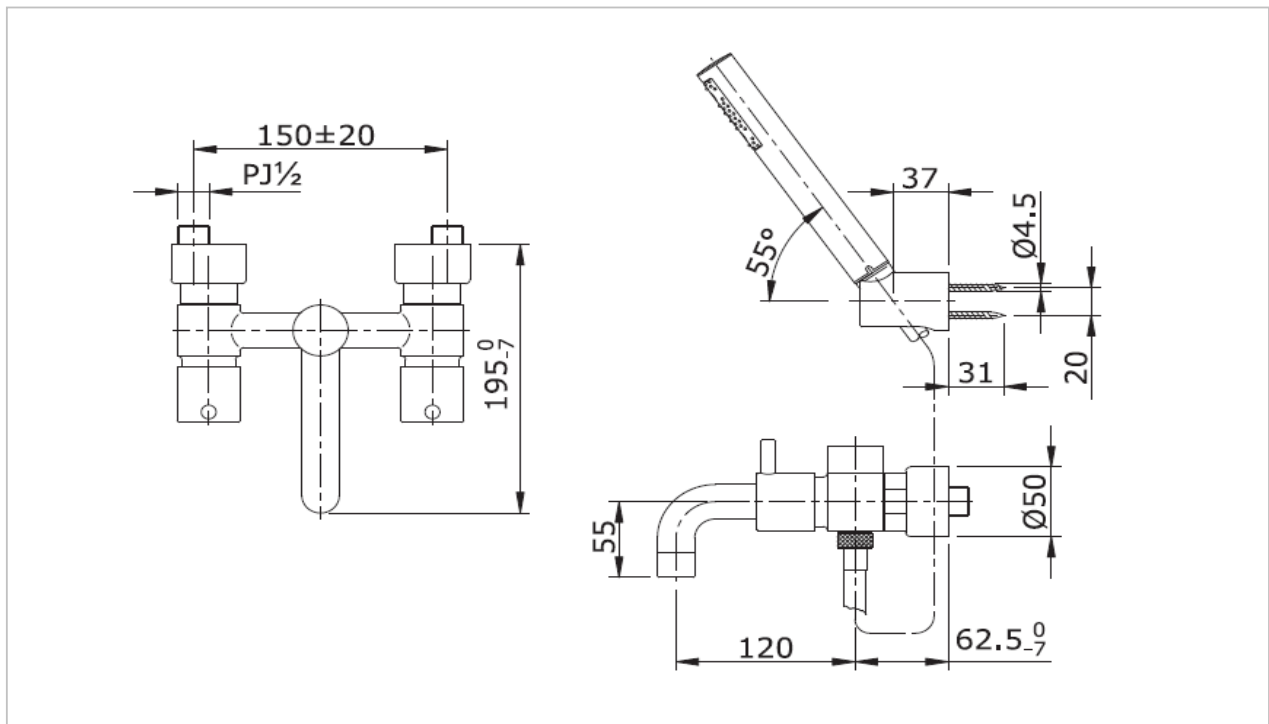

TOTO

FAUCET&SHOWER

TX445SES

"Ego II" Combination Bath and Hand Shower

Product Features

Suggestion Fittings & Parts

Remark : We reserve the right to change some parts for suitability.

TOTO (THAILAND) CO.,LTD