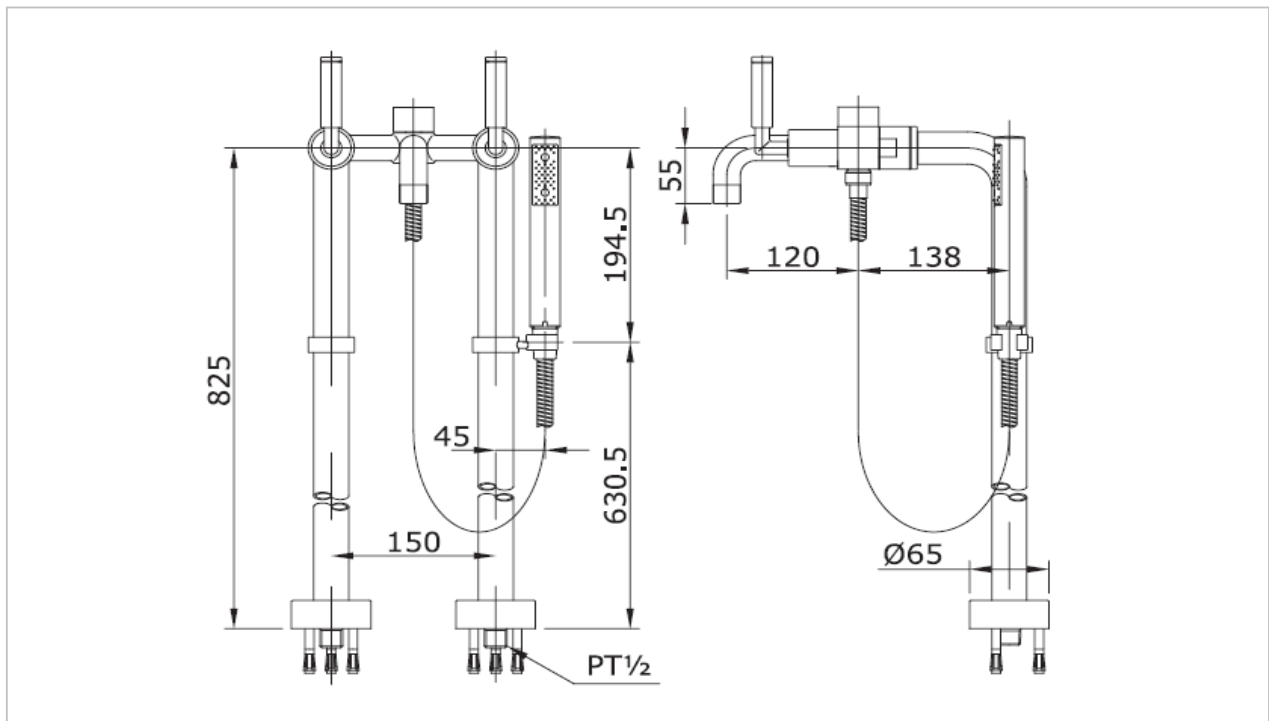

TOTO

FAUCET&SHOWER

TX445SELV3

"Ego II (Lever Handle)" Floor Standing Bath and Hand Shower

Product Features

Suggestion Fittings & Parts

Remark : We reserve the right to change some parts for suitability.

TOTO (THAILAND) CO.,LTD