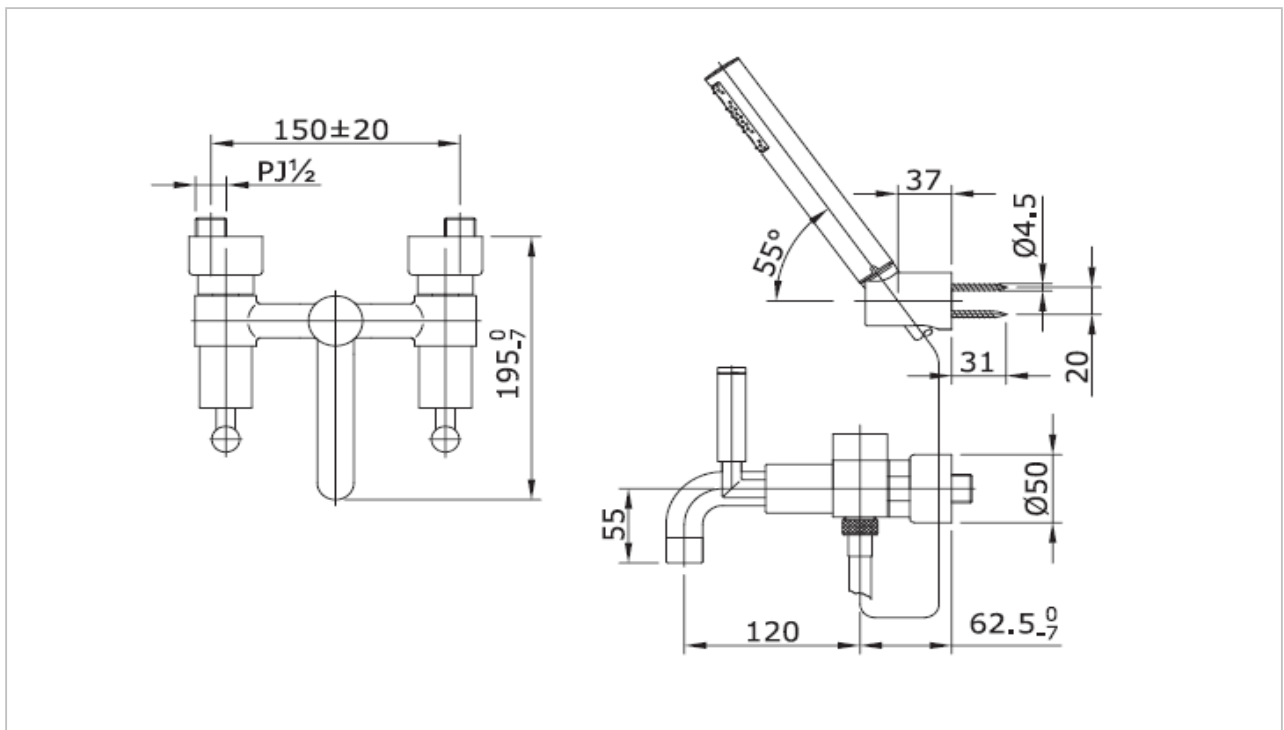

TOTO

FAUCET&SHOWER

TX445SEL

"Ego II (Lever Handle)" Combination Bath and Hand Shower

Product Features

Suggestion Fittings & Parts

Remark : We reserve the right to change some parts for suitability.

TOTO (THAILAND) CO.,LTD