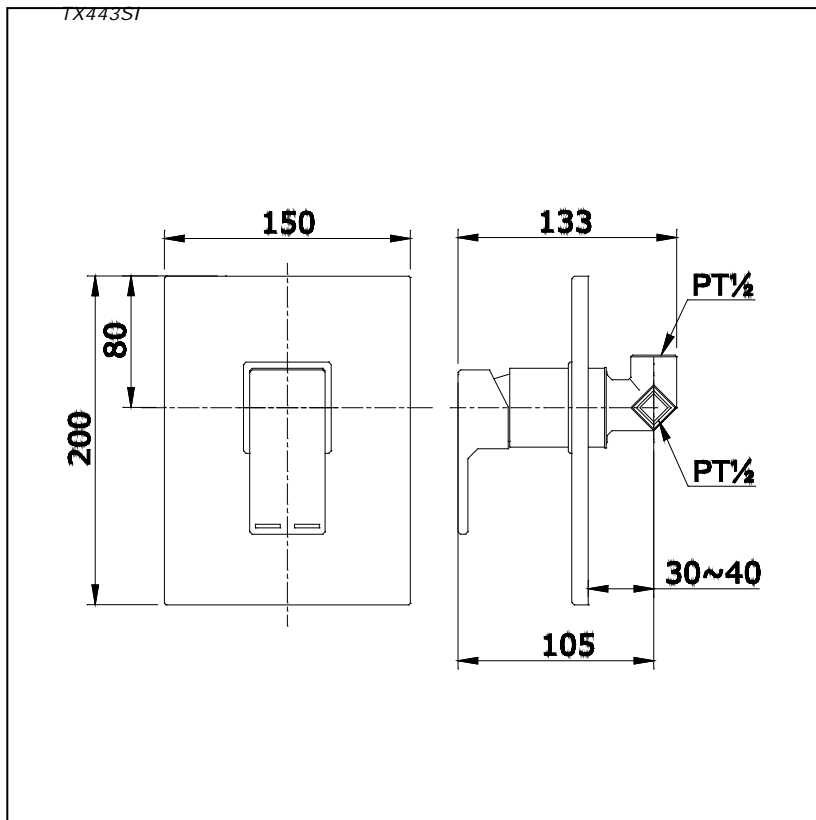

Item number: **TX443SI** **ICON Series**

Features

- Modern styling to complement the Icon design suite
- Durable finishes

Specifications

Water Pressure : 0.05MPa - 0.75MPa
 Finish : Nickel Chrome
 Material : Brass
 Flow Rate : >6 L/min @0.1 Mpa.
 (Shower Side)

Parts description

- **TX443SI**
Single Lever Shower Mixer

Drawing:

Remarks:

Please result TOTO sales representative for detail.