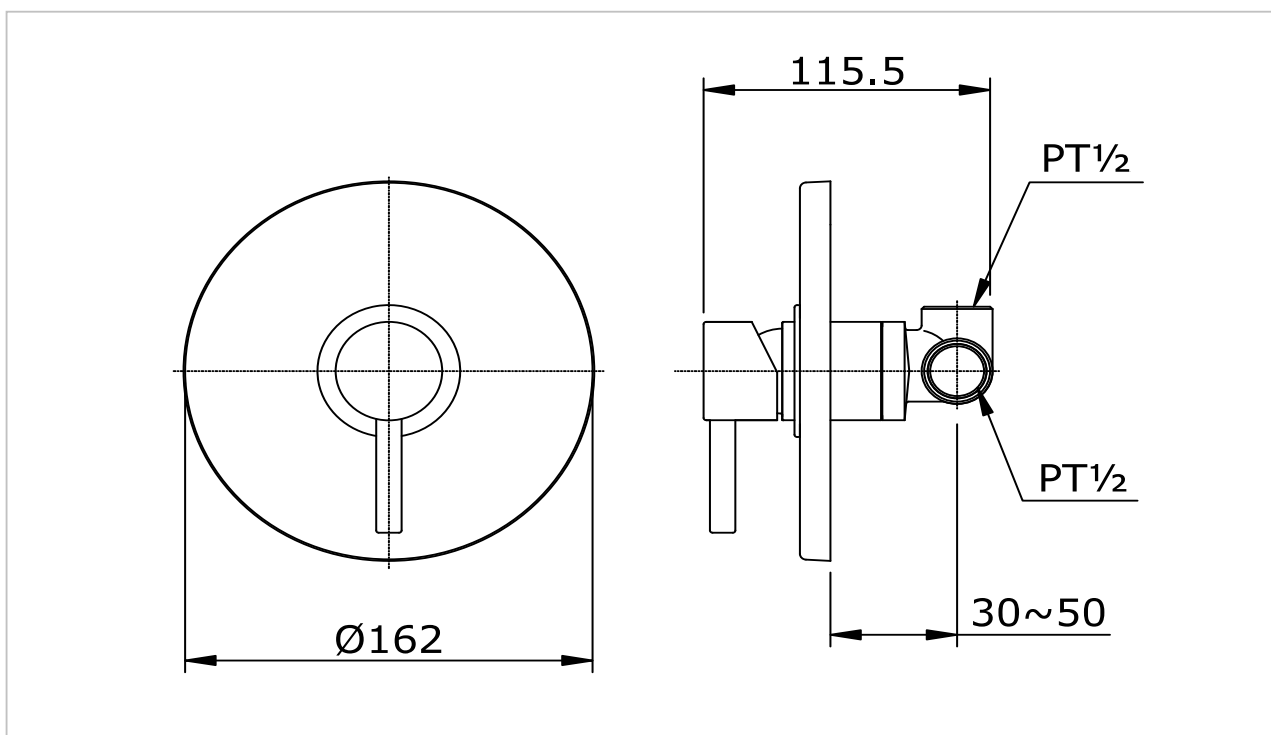

*"EGO II" Concealed Mixer for Fixed Shower*

Product Features

Single Lever Shower Mixer

Suggestion Fittings & Parts

Remark : We reserve the right to change some parts for suitability.