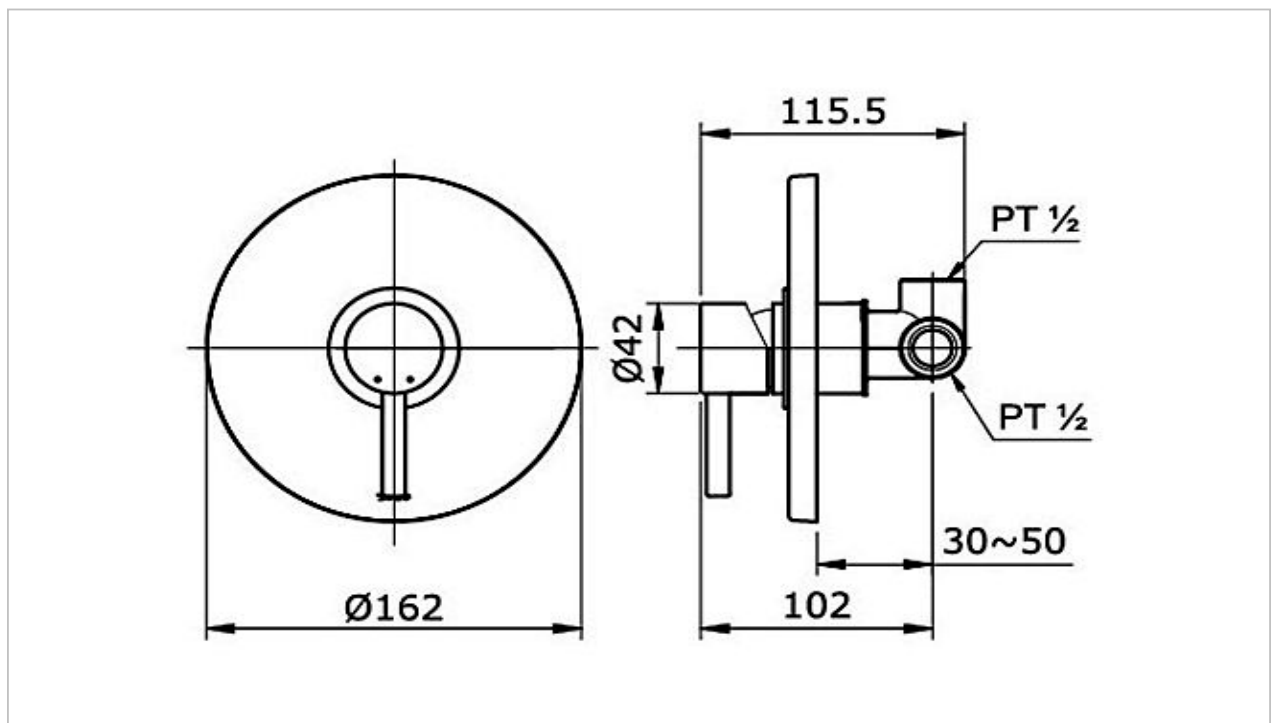

TOTO

FAUCET&SHOWER

TX443SESBR

"Ego II" Concealed Mixer for Fixed Shower

Product Features

Single Lever Shower Mixer

Suggestion Fittings & Parts

Remark : We reserve the right to change some parts for suitability.