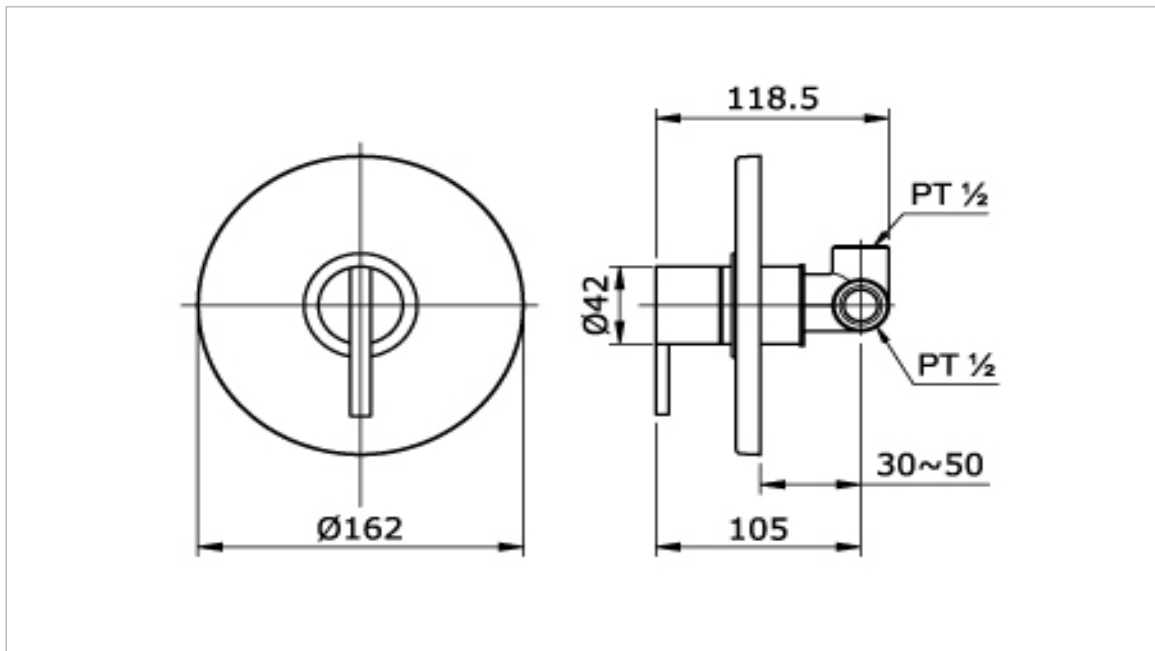

**TOTO**

**FAUCET&SHOWER**

**TX443SE**

*"Ego" Concealed Mixer for Fixed Shower*

Product Features

Single Lever Shower Mixer

Suggestion Fittings & Parts

Remark : We reserve the right to change some parts for suitability.