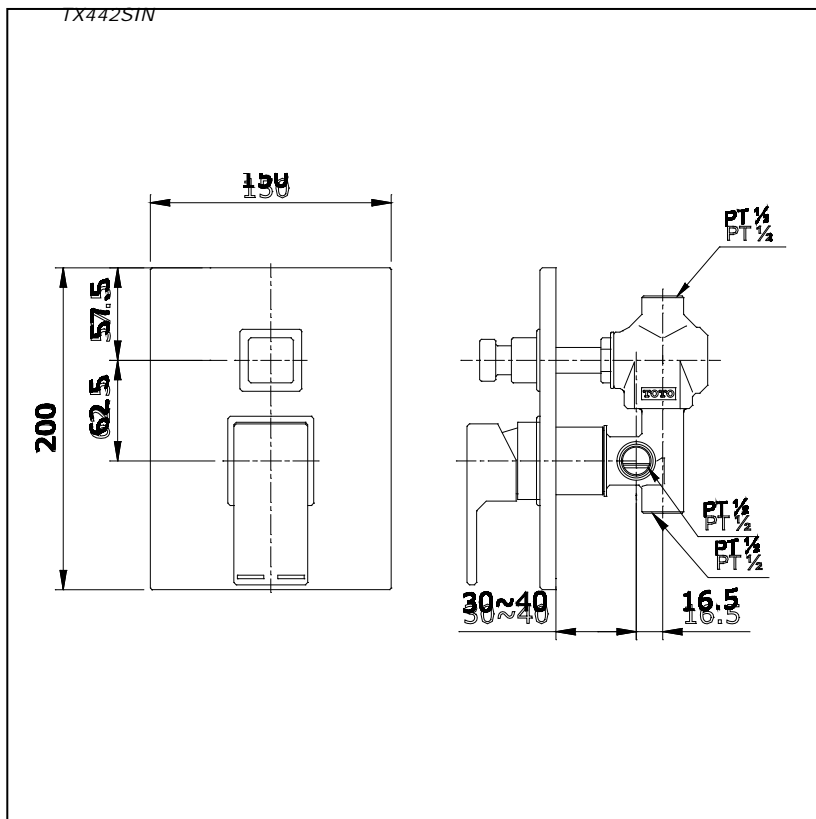

## Specifications

Water Pressure : 0.05MPa -0.75MPa  
 Finish : Nickel Chrome  
 Material : Brass  
 Flow Rate (Bath Side) : >9 L/min @0.1 Mpa.  
 Flow Rate (Bath Side) : >6 L/min @0.1 Mpa.

## Parts description

- **TX442SIN**

Single Lever Bath and Shower Mixer with Diverter

## Drawing: