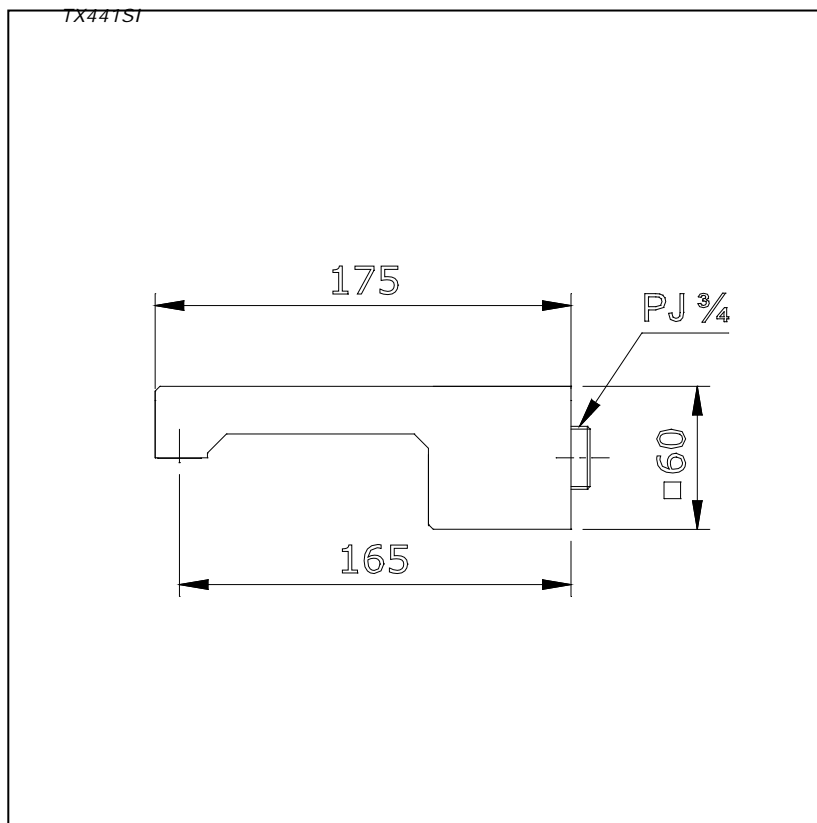

Item number: **TX441SI** **ICON Series**

Features

- Modern styling to complement the Icon design suite
- Durable finishes

Specifications

Water Pressure : 0.05MPa -0.75MPa
 Hole : 1 Hole
 Finish : Nickel Chrome
 Material : Brass
 Flow Rate : >9 L/min @0.1 Mpa.
 (Bath Side)

Parts description

- **TX441SI**
 Bath Spout

Drawing:

Remarks:

Please result TOTO sales representative for detail.