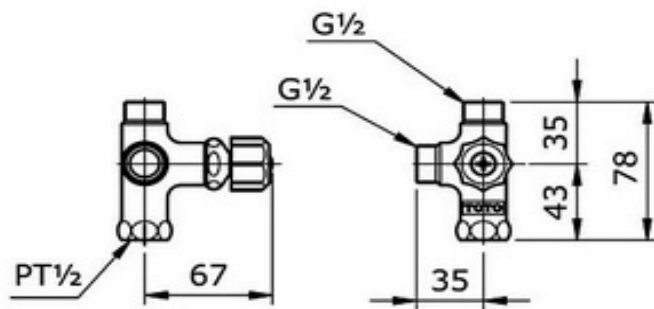

TOTO

FAUCET&SHOWER

TX434S

2 Way Stop Valve

Product Features

Suggestion Fittings & Parts

Remark : We reserve the right to change some parts for suitability.

TOTO (THAILAND) CO.,LTD