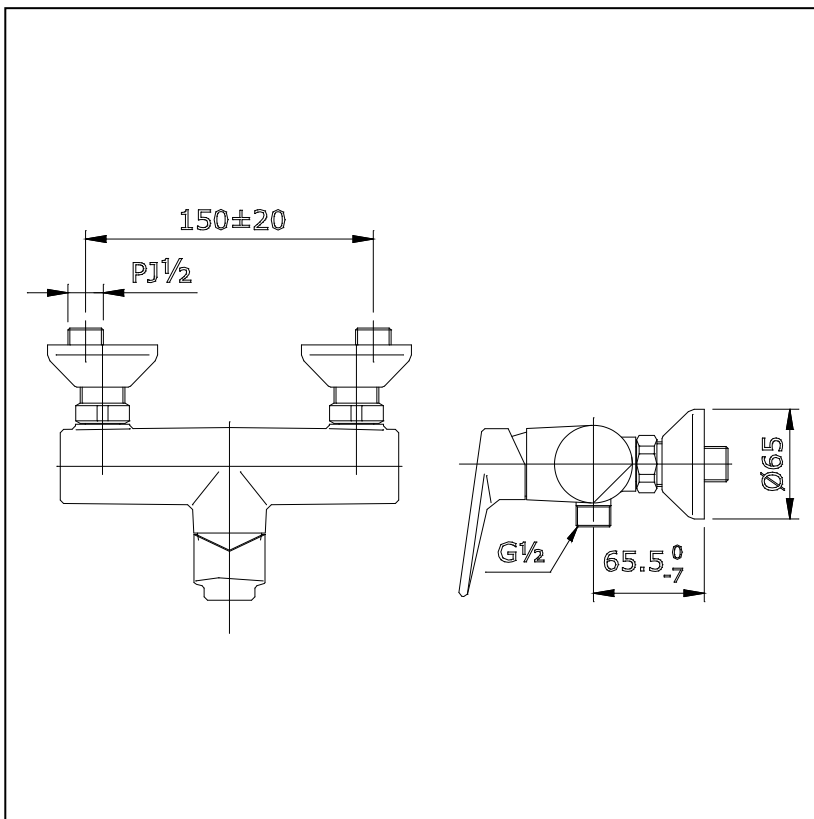

## Specifications

Water Pressure : 0.05MPa -0.75MPa  
 Hole : 2 Holes  
 Finish : Nickel Chrome  
 Material : Brass

## Parts description

● **TX433SJV1**

Single Lever Shower Mixer without Hand Shower Set

## Drawing: