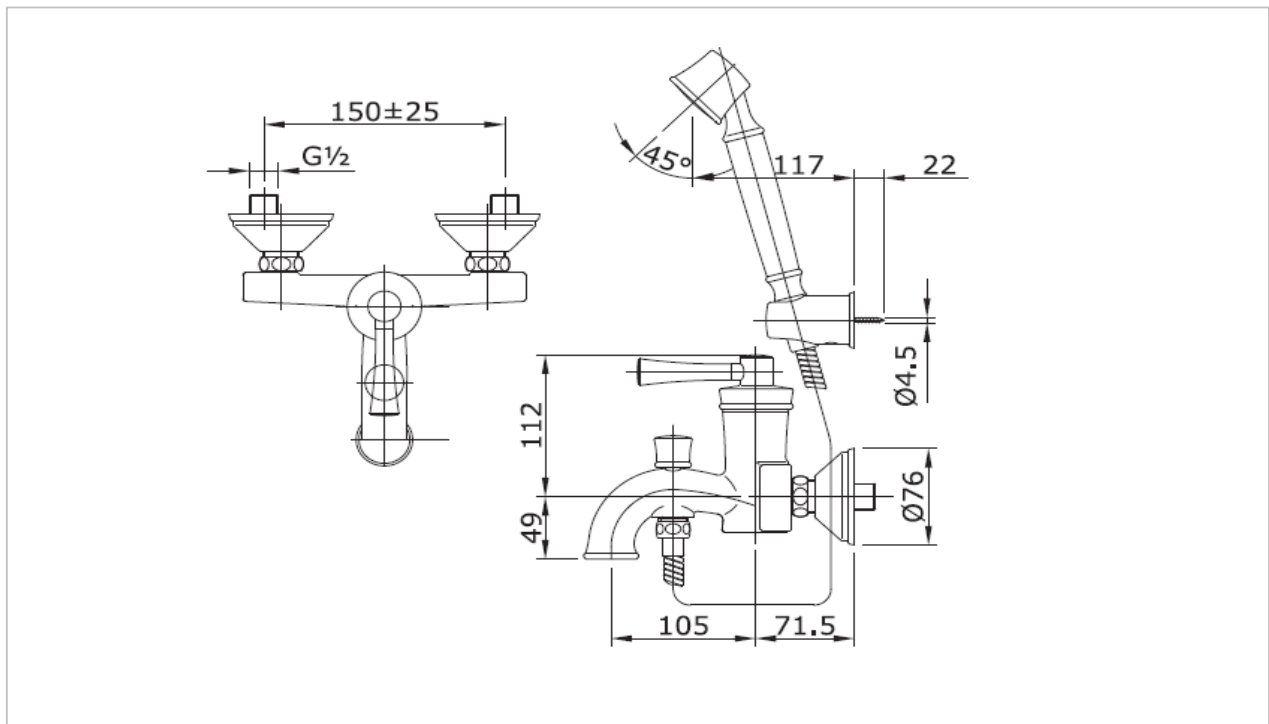

**TOTO**

**FAUCET&SHOWER**

**TX432SG**

*"Gloria" Bath Mixer and Hand Shower*

Product Features

Single Lever Bath Mixer and Hand Shower

Suggestion Fittings & Parts

Remark : We reserve the right to change some parts for suitability.