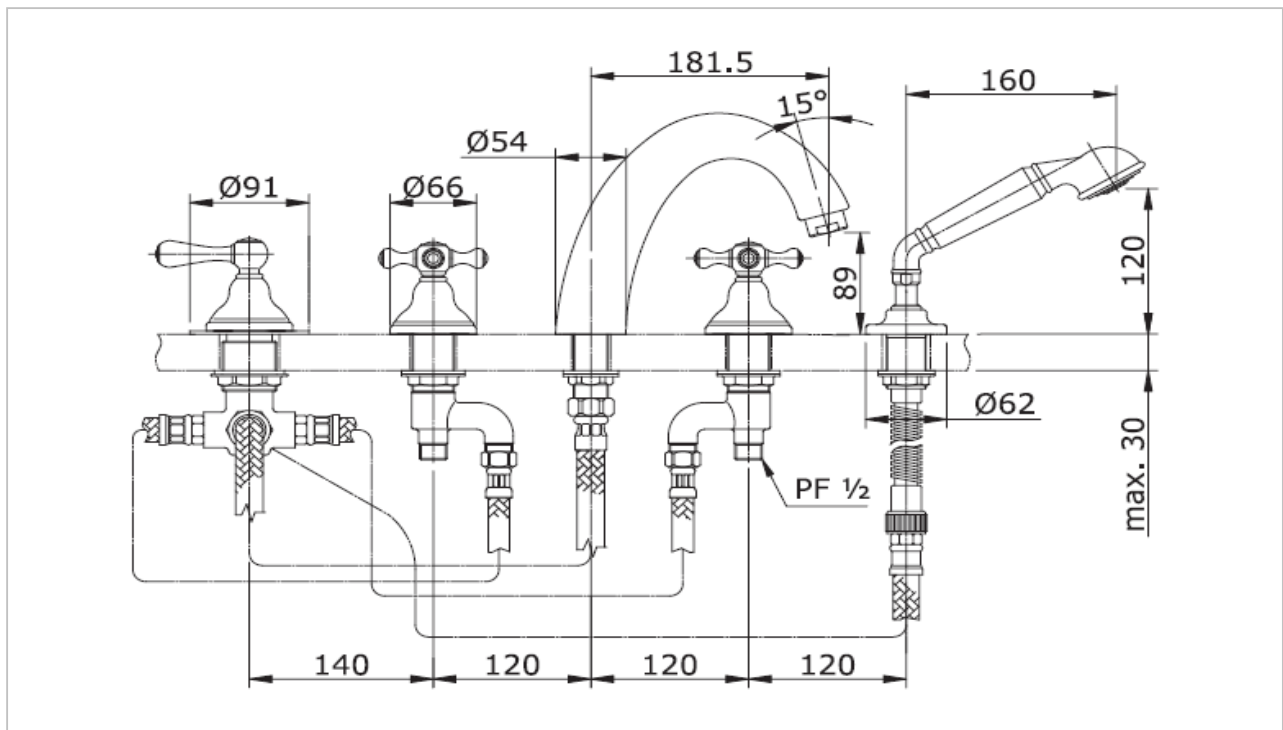

TOTO

FAUCET&SHOWER

TX429SCN
TX429SCLN

"Curio" Bath Filler Mixer and Hand Shower

Product Features

TX429SCLN (Lever Handle)

Suggestion Fittings & Parts

Remark : We reserve the right to change some parts for suitability.