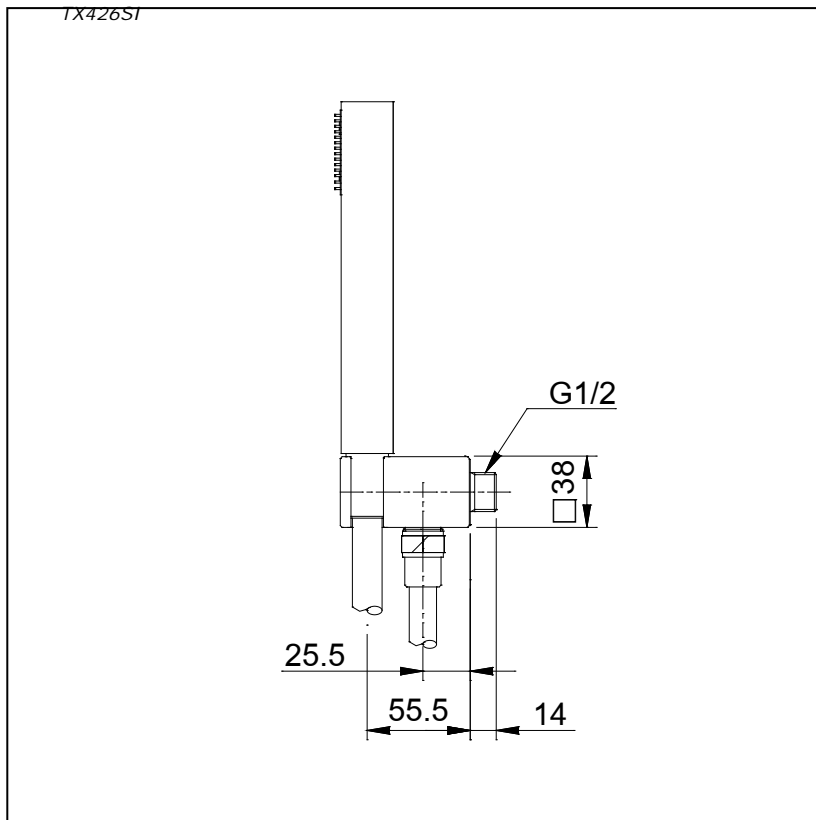

Item number: **TX426SI** **ICON Series**

Features

- Modern styling to complement the Icon design suite
- Durable finishes

Specifications

Water Pressure : 0.05MPa - 0.75MPa
Finish : Nickel Chrome
Material : Brass
Flow Rate : <8 L/min @0.1 Mpa.
(Bath Side)

Parts description

- **TX426SI**
  Hand Shower with Wall Outlet

Drawing:

Remarks:

Please result TOTO sales representative for detail.