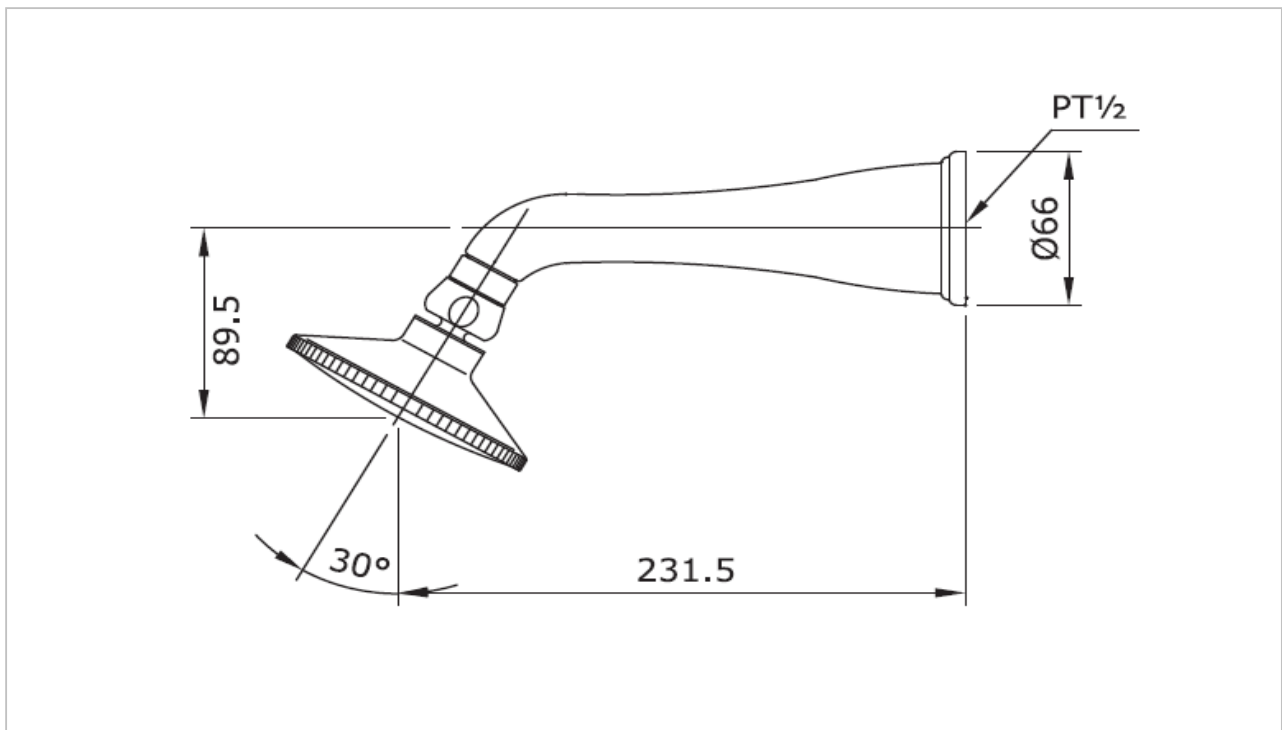

**TOTO**

**FAUCET&SHOWER**

**TX422S**

*Fixed Shower*

Product Features

Suggestion Fittings & Parts

Remark : We reserve the right to change some parts for suitability.

TOTO (THAILAND) CO.,LTD