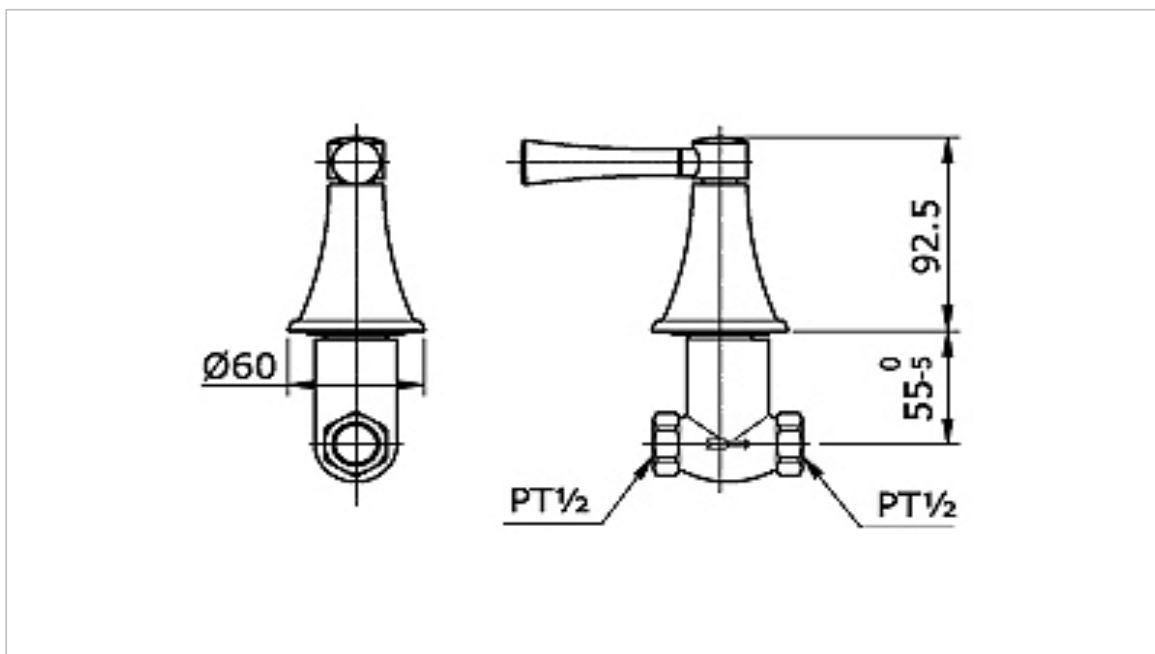

TOTO

FAUCET&SHOWER

TX421SG

"Gloria" Stop Valve

Product Features

Stop Valve

Suggestion Fittings & Parts

Remark : We reserve the right to change some parts for suitability.