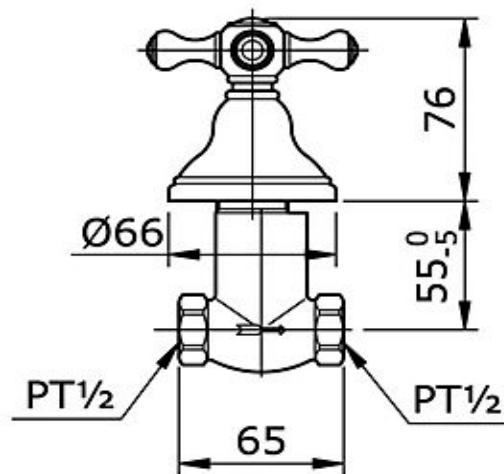

TOTO

FAUCET&SHOWER

TX421SC

"Curio" Concealed Valve

Product Features

Stop Valve

Suggestion Fittings & Parts

Remark : We reserve the right to change some parts for suitability.