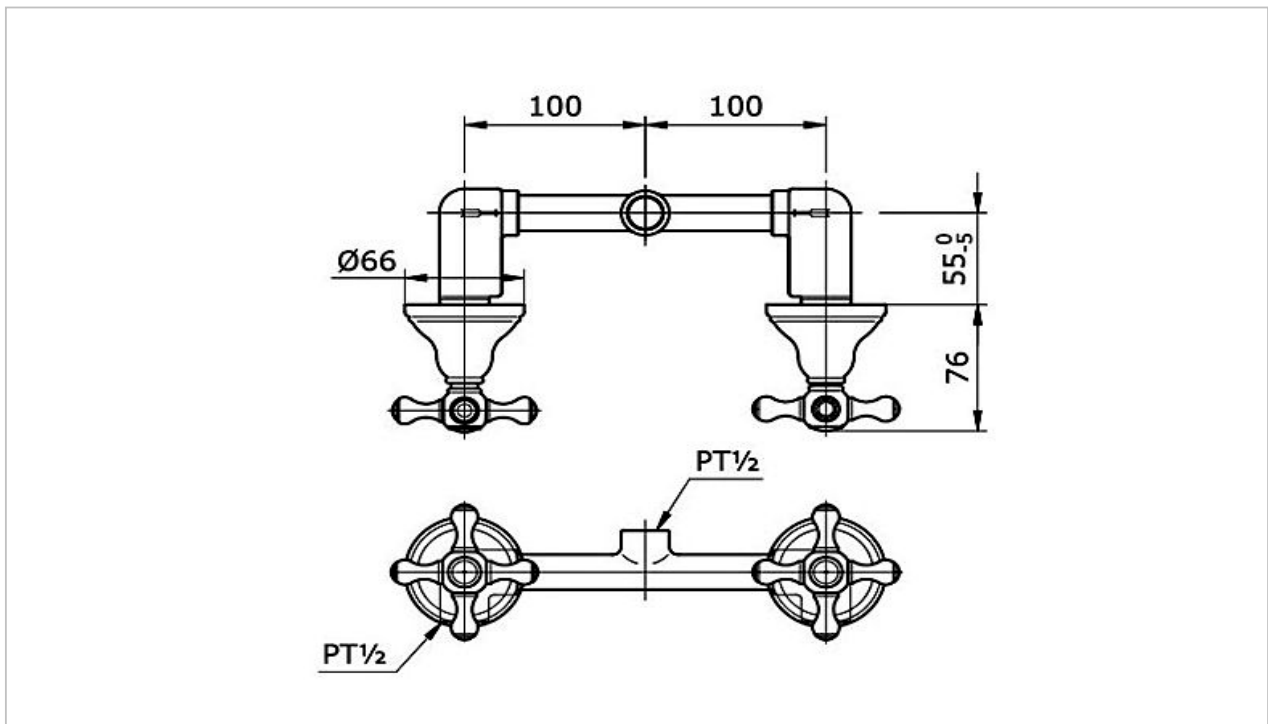

TOTO

FAUCET&SHOWER

TX419SCBR

"Curio" Concealed Mixing Valve

Product Features

Suggestion Fittings & Parts

Remark : We reserve the right to change some parts for suitability.

TOTO (THAILAND) CO.,LTD