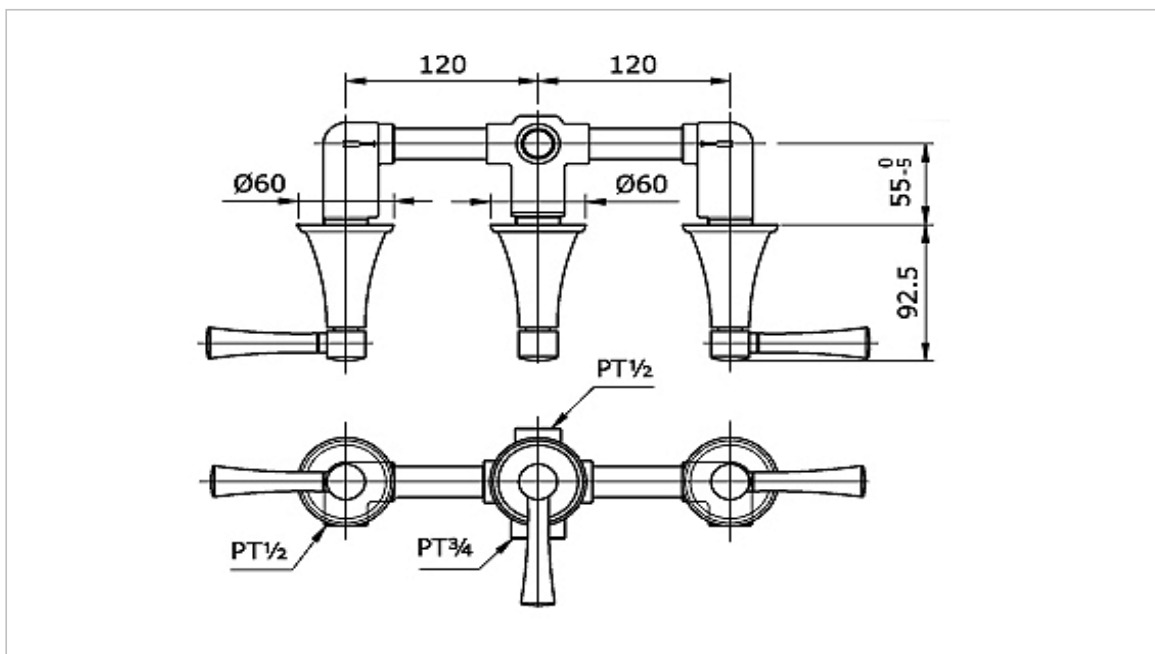

TOTO

FAUCET&SHOWER

TX417SG

"Gloria" Mixing Valve

Product Features

Mixing Valve for Bath & Shower with Diverter

Suggestion Fittings & Parts

Remark : We reserve the right to change some parts for suitability.