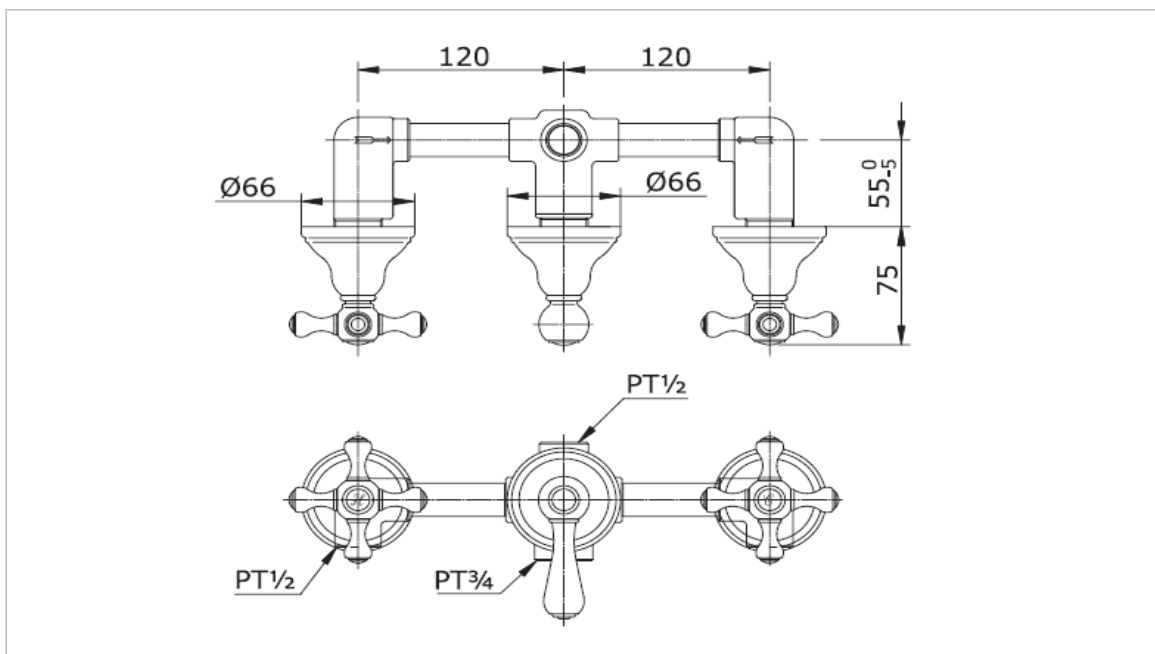

TOTO

FAUCET&SHOWER

**TX417SBC
TX417SBCL**

"Curio" Mixing Valve

Product Features

Concealed Mixing Valve with Diverter
TX417SBCL (Lever Handle)

Suggestion Fittings & Parts

Remark : We reserve the right to change some parts for suitability.