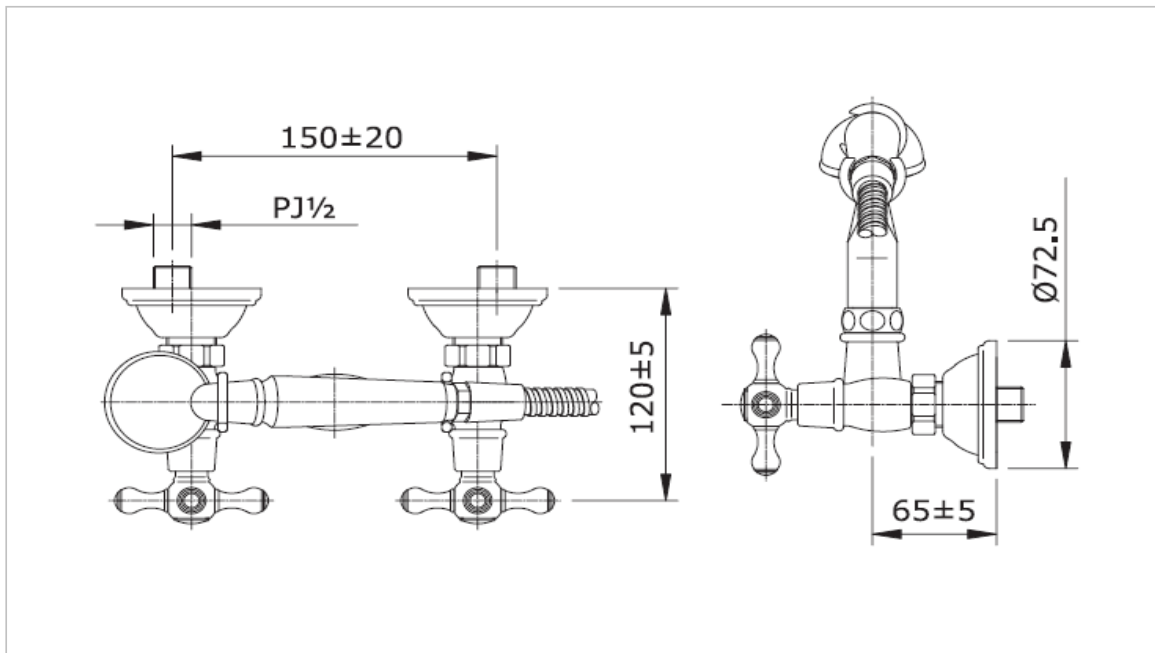

TOTO

FAUCET&SHOWER

TX416SCN

"Curio"Combination Exposed Hand Shower

Product Features

Suggestion Fittings & Parts

Remark : We reserve the right to change some parts for suitability.

TOTO (THAILAND) CO.,LTD