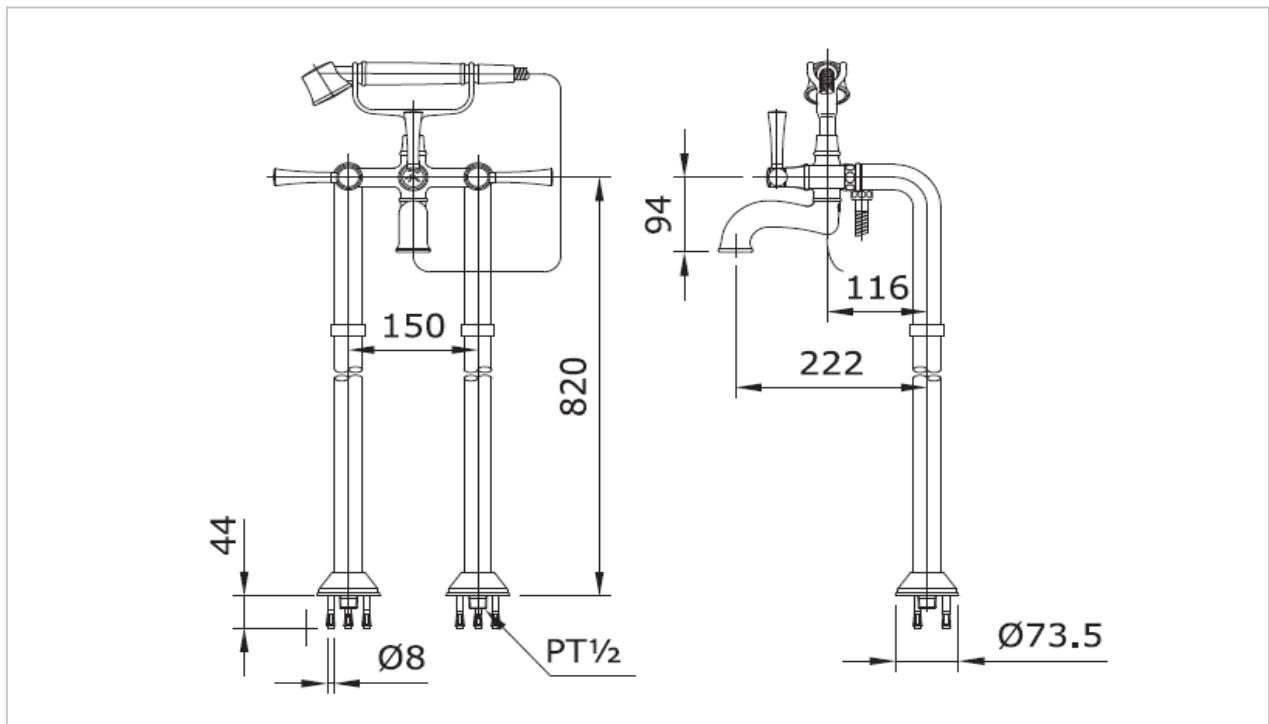

### TX411SGV3

"Gloria" Floor Standing Bath and Hand Shower

Product Features

Suggestion Fittings & Parts

Remark : We reserve the right to change some parts for suitability.

TOTO (THAILAND) CO.,LTD

Bangkok Office : 598 Q House Ploenjit Building., G floor., Ploenchit Rd., Lumpini, Pathumwan, Bangkok. 10330 Thailand  
Tel : +(66)2-650-9925(AUTO) Fax : +(66)2-650-9923-4