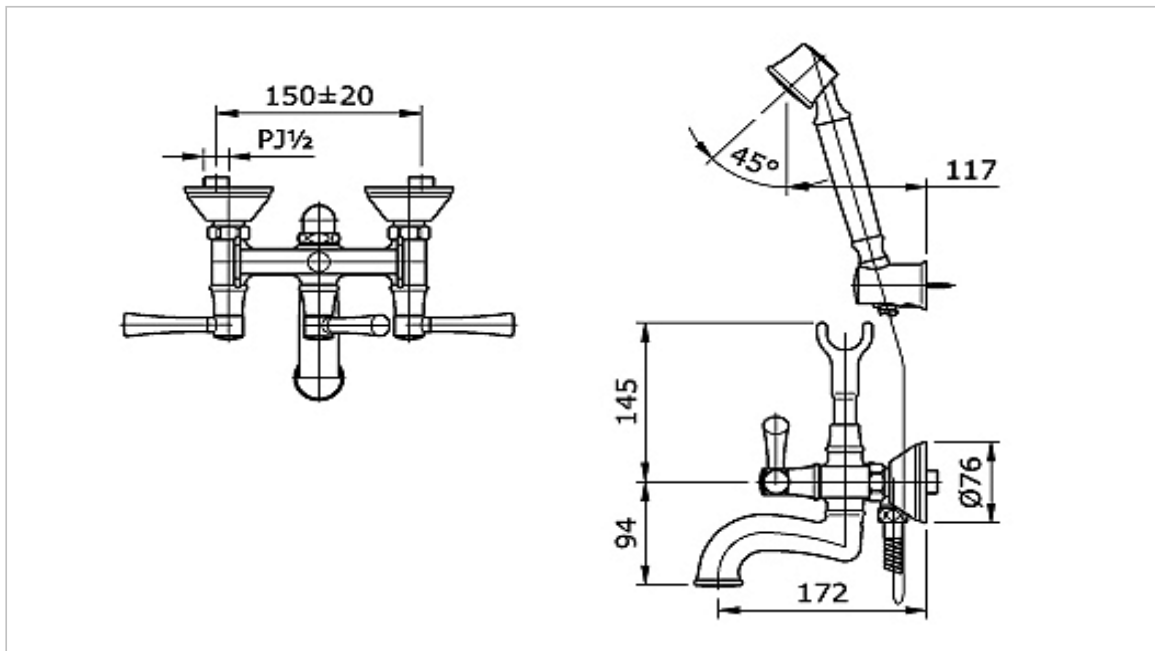

**TOTO**

**FAUCET&SHOWER**

**TX411SG**

*"Gloria" Combination Bath&Shower Set*

Product Features

Combination Bath & Shower Set

Suggestion Fittings & Parts

Remark : We reserve the right to change some parts for suitability.