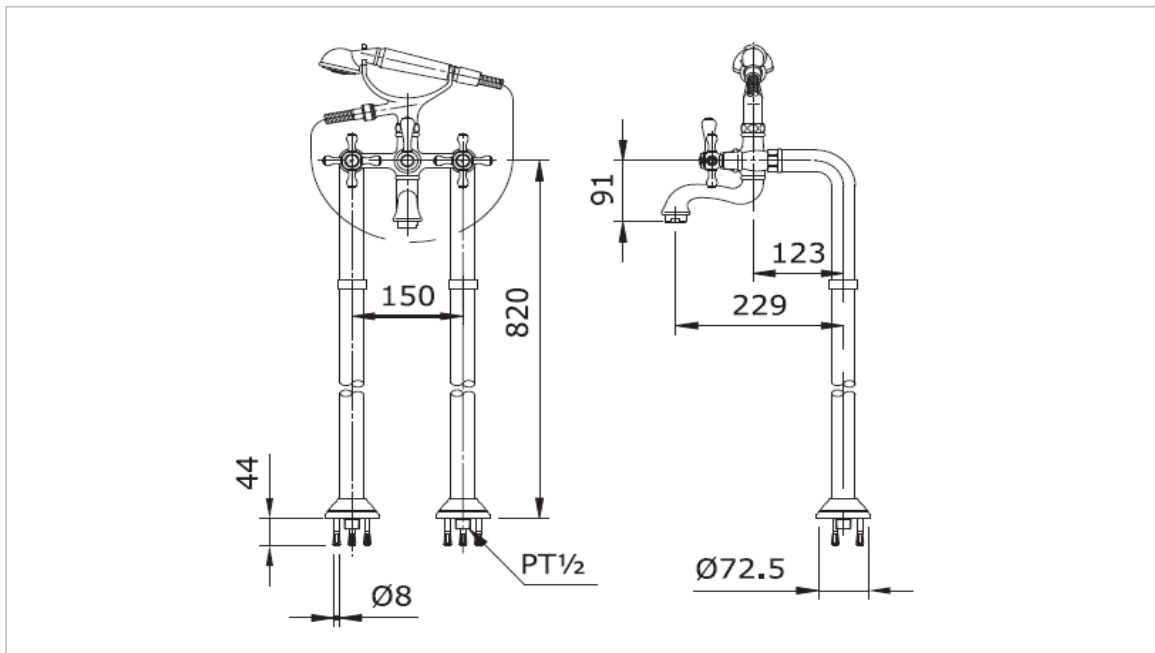

TOTO

FAUCET&SHOWER

TX411SCV3

"Curio" Floor Standing Bath and Hand Shower

Product Features

Suggestion Fittings & Parts

Remark : We reserve the right to change some parts for suitability.

TOTO (THAILAND) CO.,LTD