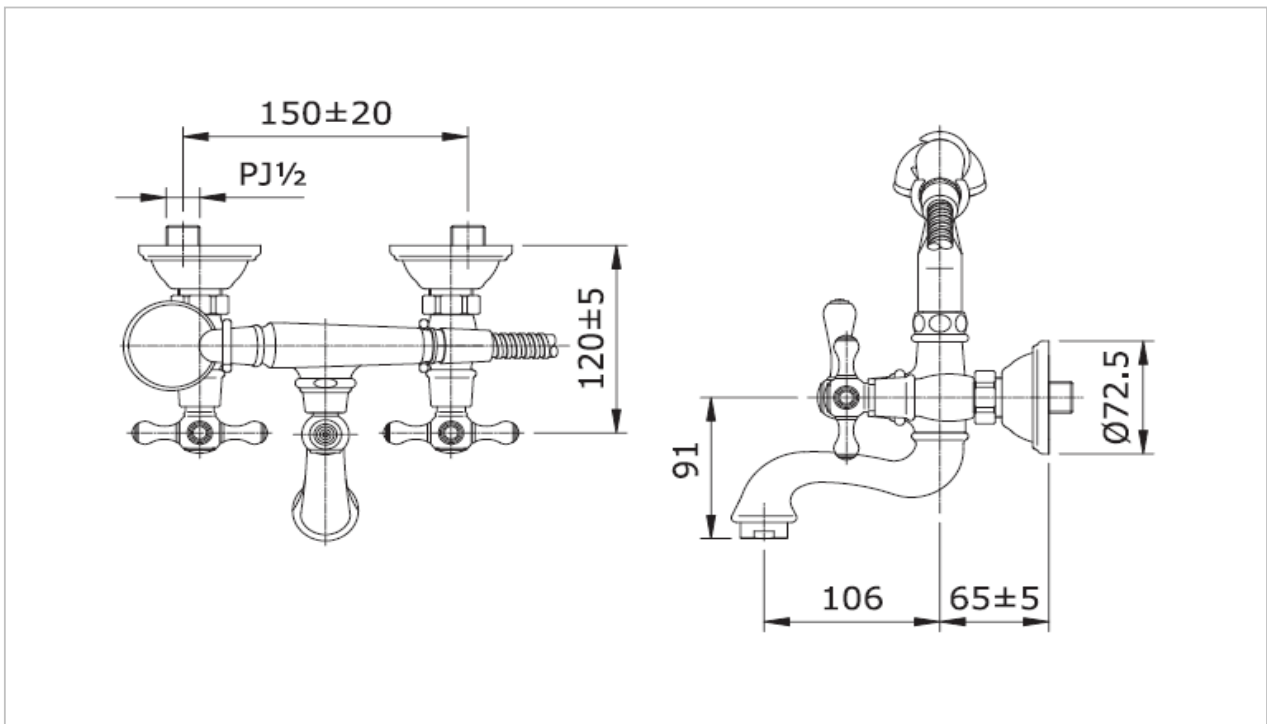

TOTO

FAUCET&SHOWER

TX411SCN

"Curio" Combination Bath and Hand Shower

Product Features

Suggestion Fittings & Parts

Remark : We reserve the right to change some parts for suitability.

TOTO (THAILAND) CO.,LTD