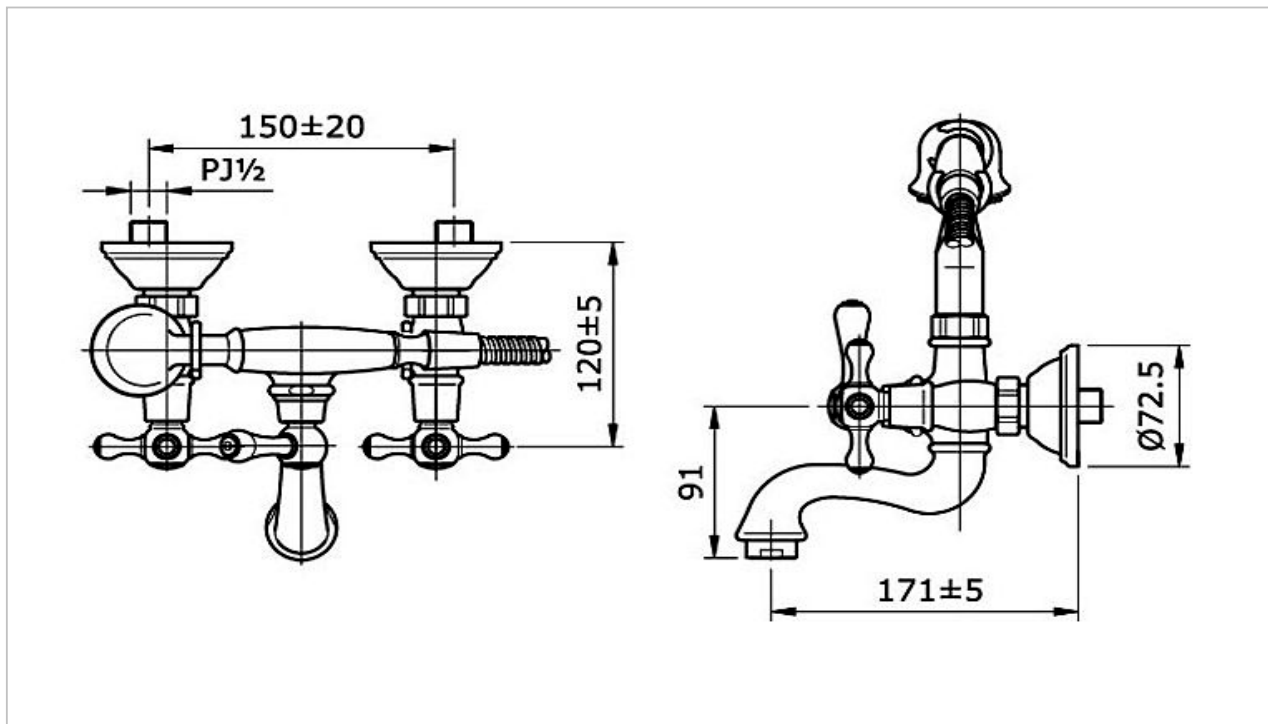

TOTO

FAUCET&SHOWER

TX411SCBR

"Curio" Combination Bath and Hand Shower

Product Features

Suggestion Fittings & Parts

Remark : We reserve the right to change some parts for suitability.

TOTO (THAILAND) CO.,LTD