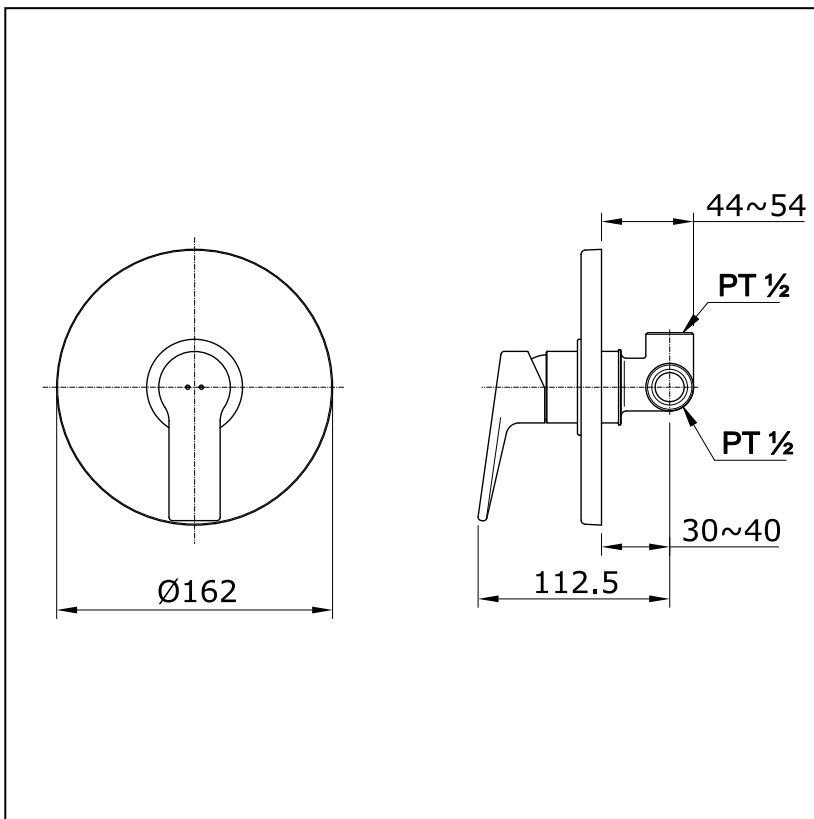

Item number: **TX405SJ** **JAZZ Series**

Features

Specifications

Water Pressure : 0.05MPa -0.75MPa
 Hole : 1 Hole
 Finish : Nickel Chrome
 Material : Brass

Parts description

● TX405SJ

Single Lever Shower Mixer

Drawing:

Remarks:

Please result TOTO sales representative for detail.