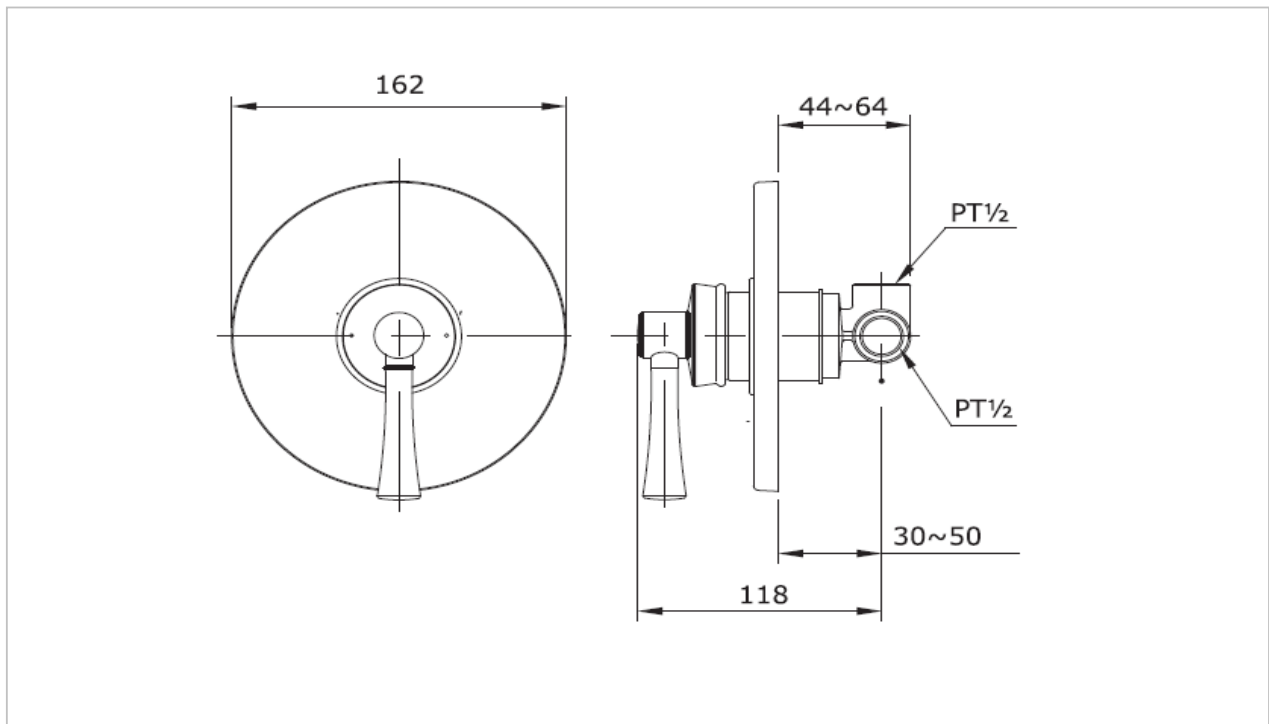

**TOTO**

**FAUCET&SHOWER**

**TX405SG**

*"Gloria" Concealed Mixer for Fixed Shower*

**Product Features**

Concealed Single Lever Mixer for Fixed Shower

**Suggestion Fittings & Parts**

Remark : We reserve the right to change some parts for suitability.