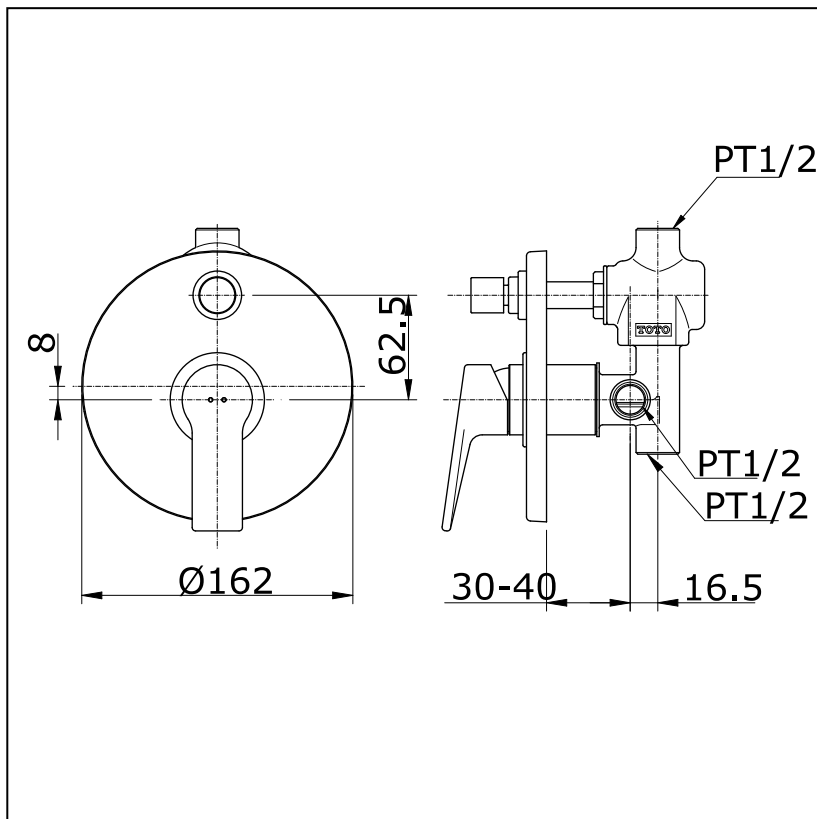

## Specifications

Water Pressure : 0.05MPa -0.75MPa  
 Hole : 2 Holes  
 Finish : Nickel Chrome  
 Material : Brass

## Parts description

● **TX404SJN**

Single Lever Bath and Shower Mixer with Diverter

## Drawing: