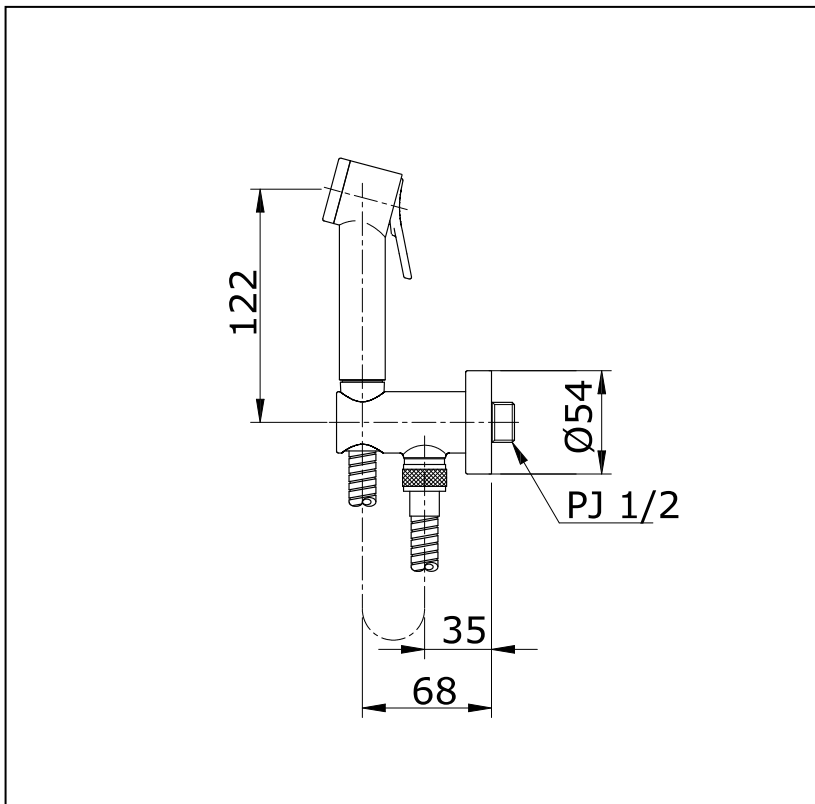

Item number: TX403SECR Supplementary Fittings

Features

- Simple installation, easy to use

Specifications

Finish : Nickel Chrome
 Material : Brass

Parts description

- **TX403SECR**
 Shower Spray with Valve(Chrome)

Drawing:

Remarks:

Please result TOTO sales representative for detail.