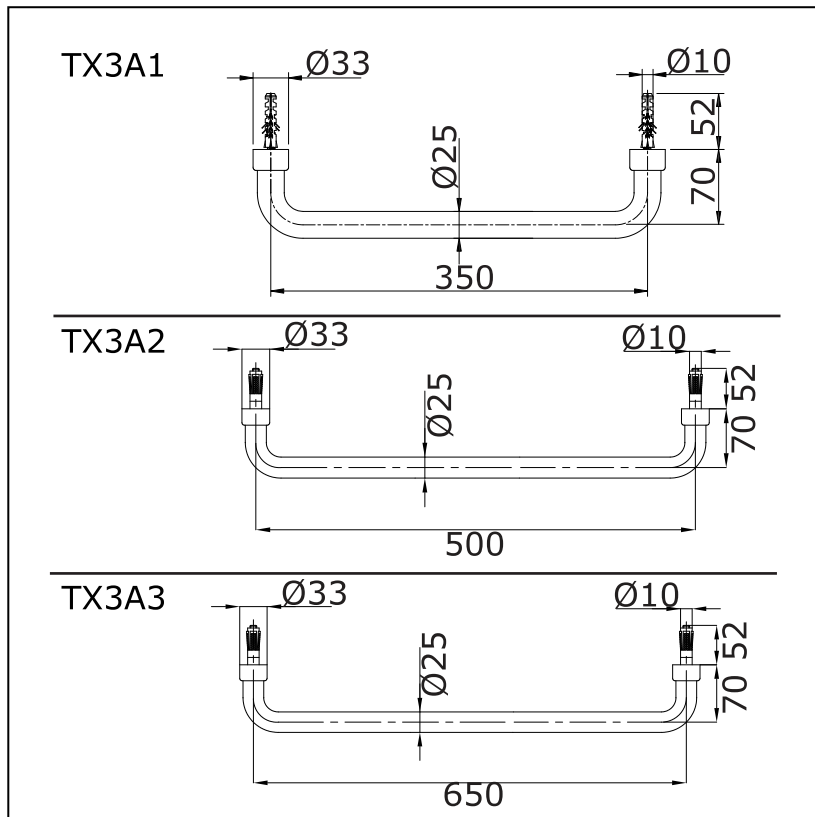

Item number: TX3A1 , TX3A2 , TX3A3

Features

Specifications

Finish : Nickel Chrome
Material : Brass

Parts description

- TX3A1
Grab Bar (Length : 350 mm)
- TX3A2
Grab Bar (Length : 500 mm)
- TX3A3
Grab Bar (Length : 650 mm)

Drawing:

Remarks:

Please result TOTO sales representative for detail.