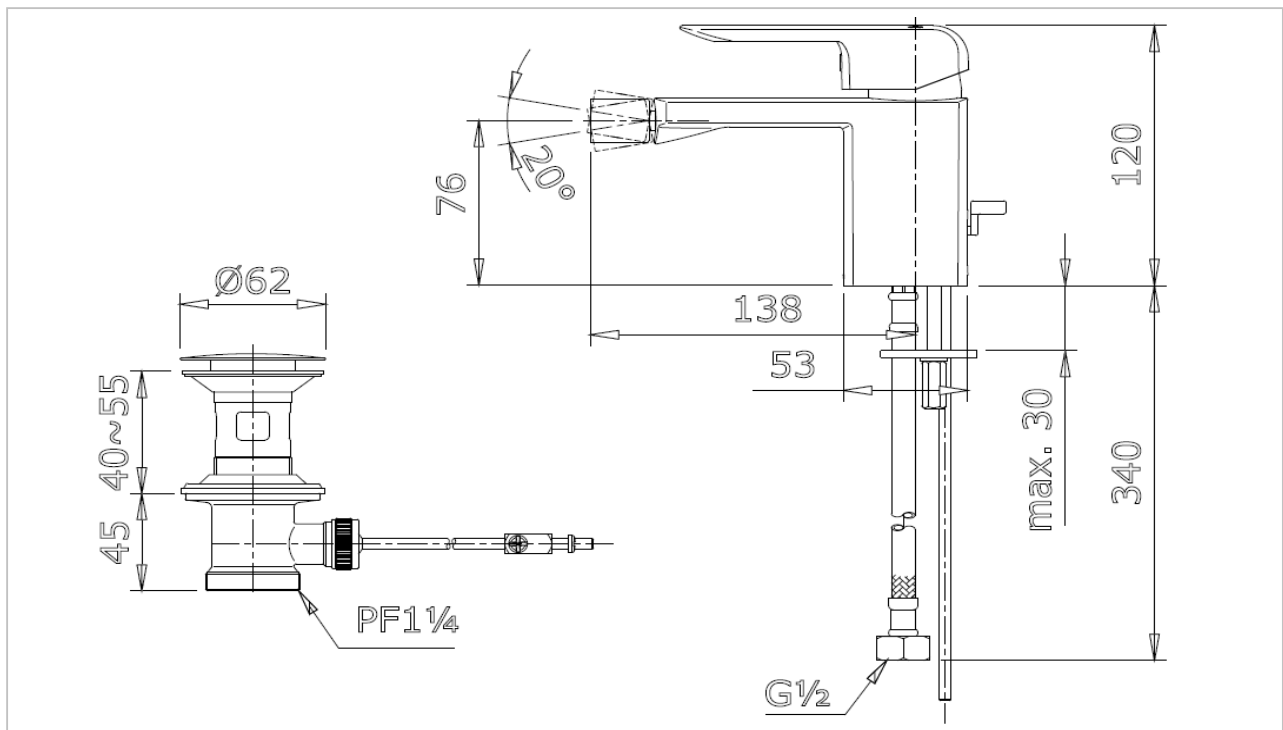

TOTO

FAUCETS

TX303BK

COCKTAIL Series

Product Features

Single Lever Bidet Faucet W/ 1 1/4" Pop Up Waste

Suggestion Fittings & Parts

Remark : We reserve the right to change some parts for suitability.