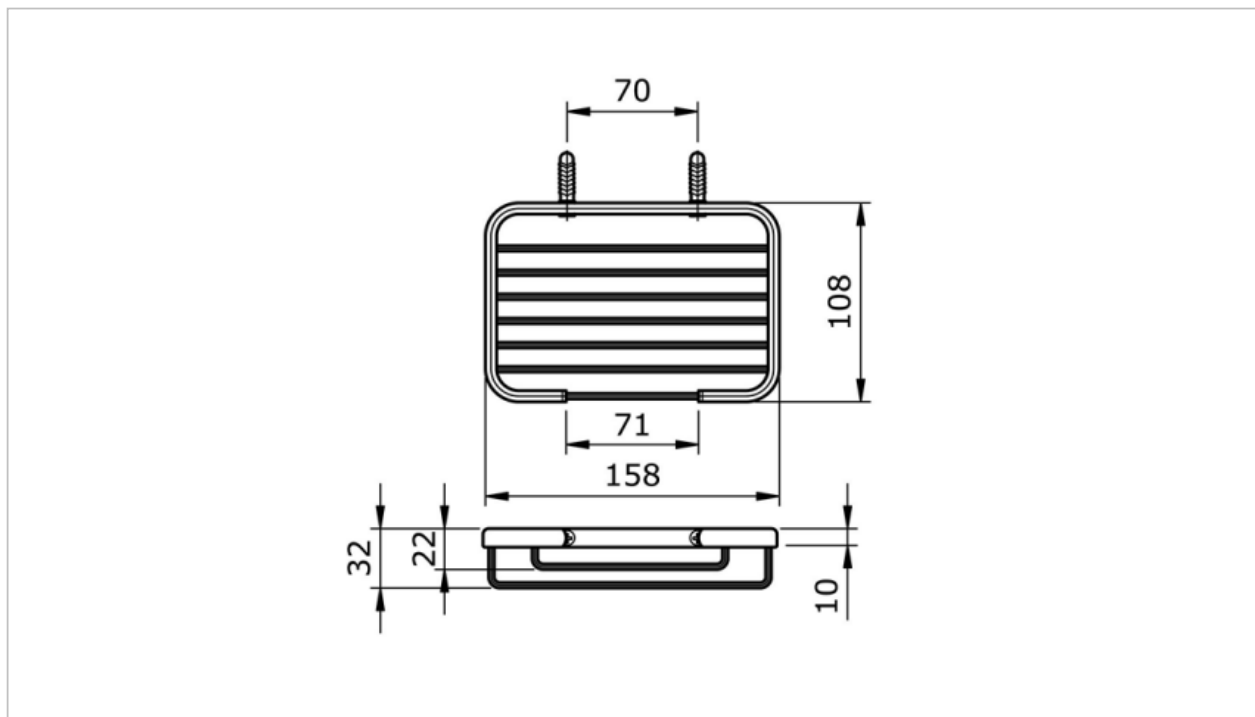

TOTO

BATHROOM ACCESSORY

TX2BV1B

Soap Basket

Product Features

Suggestion Fittings & Parts

Remark : We reserve the right to change some parts for suitability.

TOTO (THAILAND) CO.,LTD