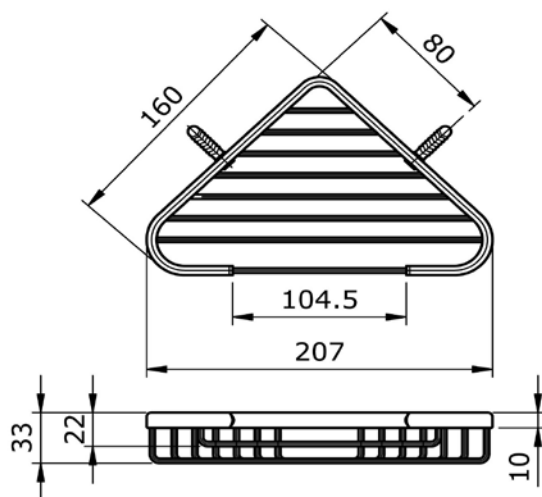

TOTO

Accessories

TX2AV1B

Corner Soap Basket

Product Features

Suggestion Fittings & Parts

Remark : We reserve the right to change some parts for suitability.

TOTO (THAILAND) CO.,LTD