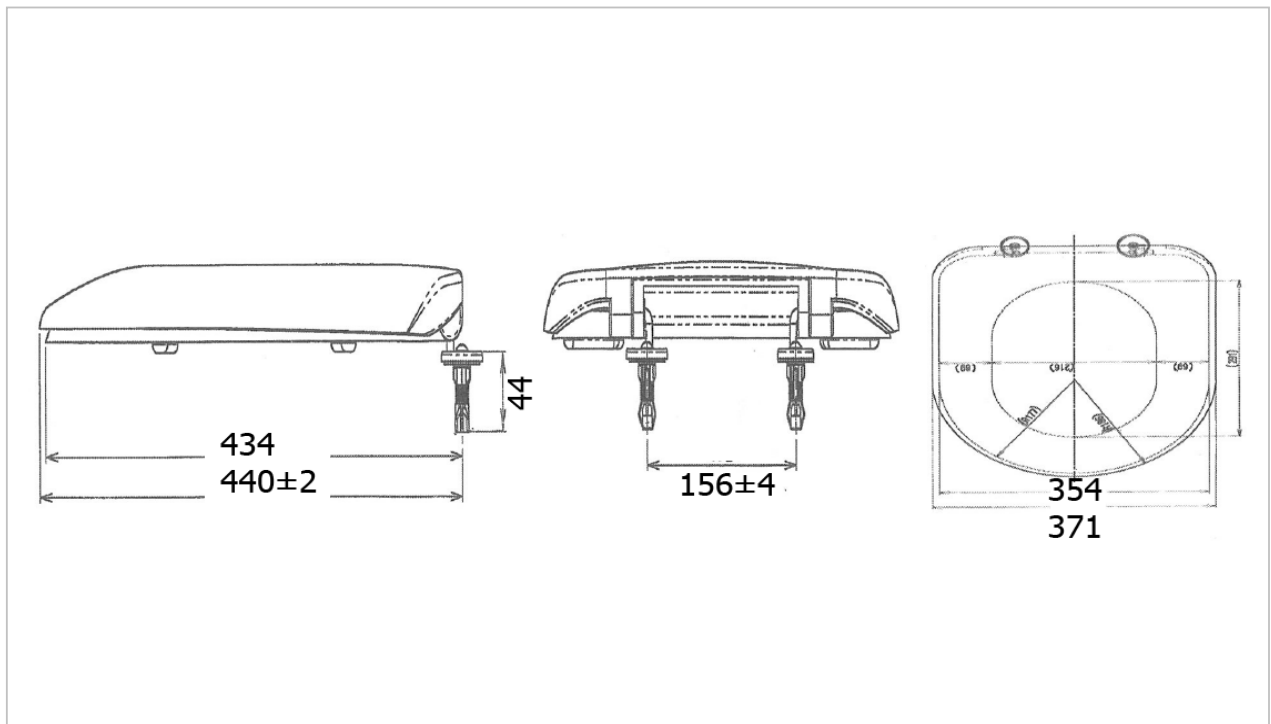

TOTO

OTHERS

TX284C

Seat & Cover

Product Features

Urea Resin

Suggestion Fittings & Parts

Remark : We reserve the right to change some parts for suitability.