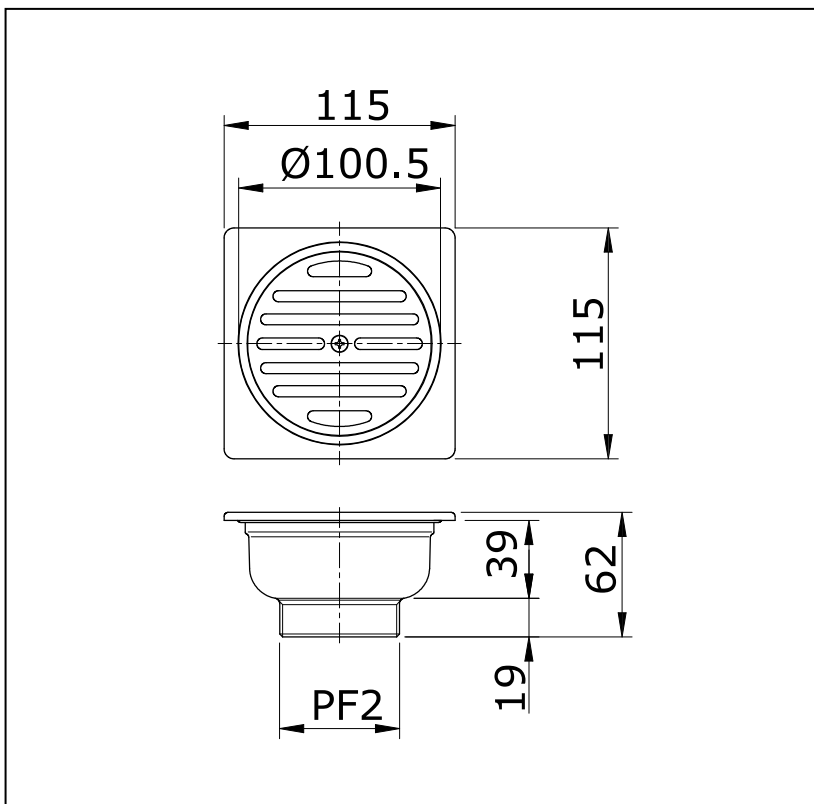

Item number: TX1BN Bathroom Accessories

Features

- Simple installation, easy to use

Specifications

Finish : Aluminium
Material : Brass

Parts description

- **TX1BN**
Floor Drain

Drawing: