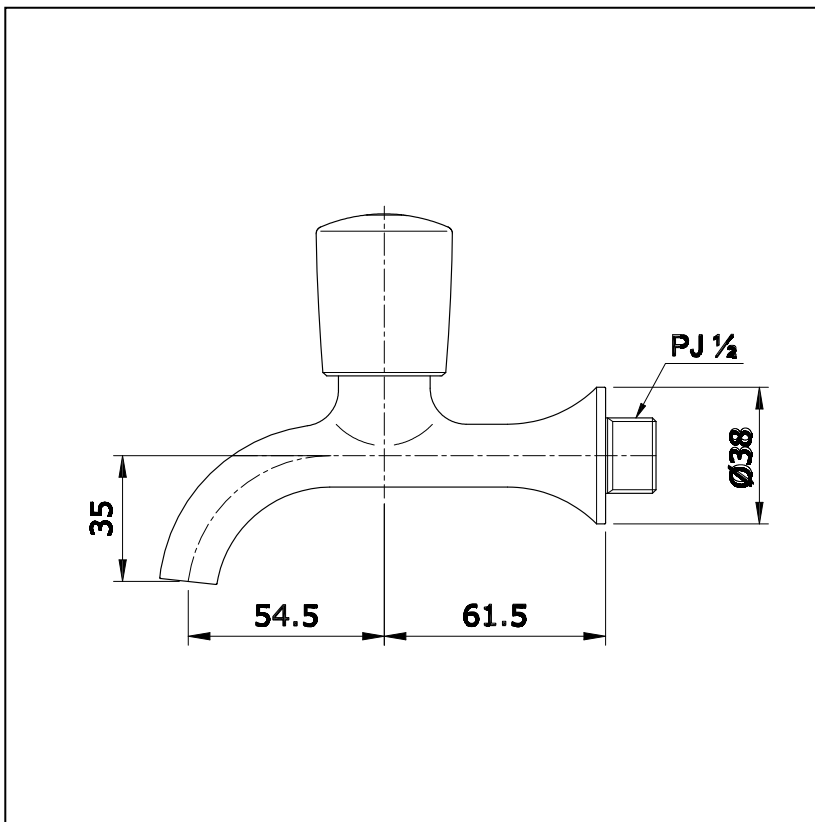

Drawing:

Remarks:

Please result TOTO sales representative for detail.