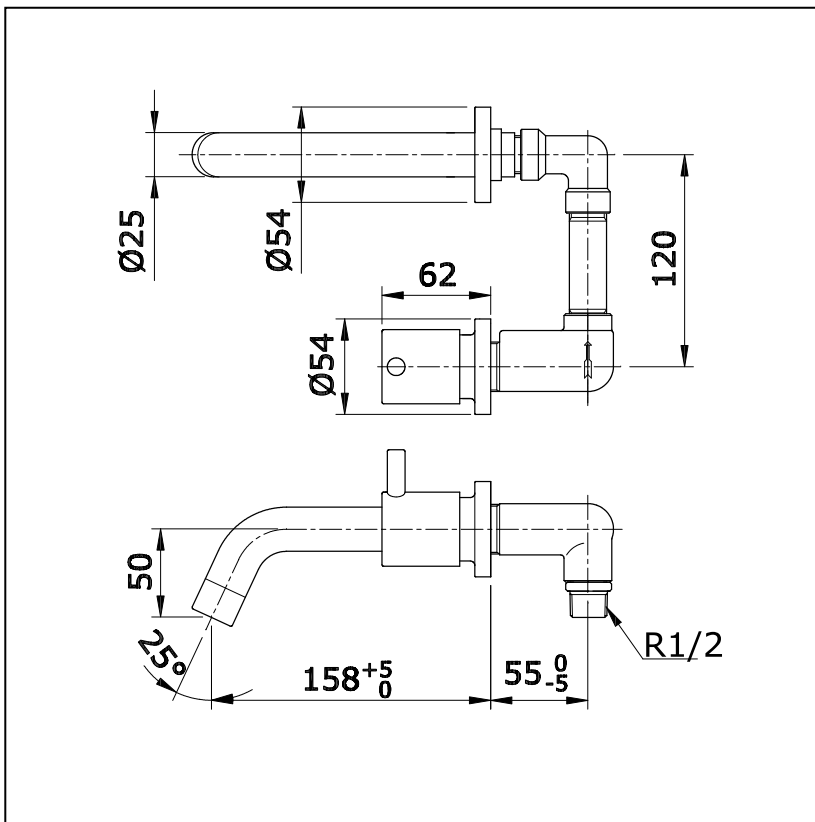

Drawing:

Remarks:

Please consult TOTO sales representative for detail.