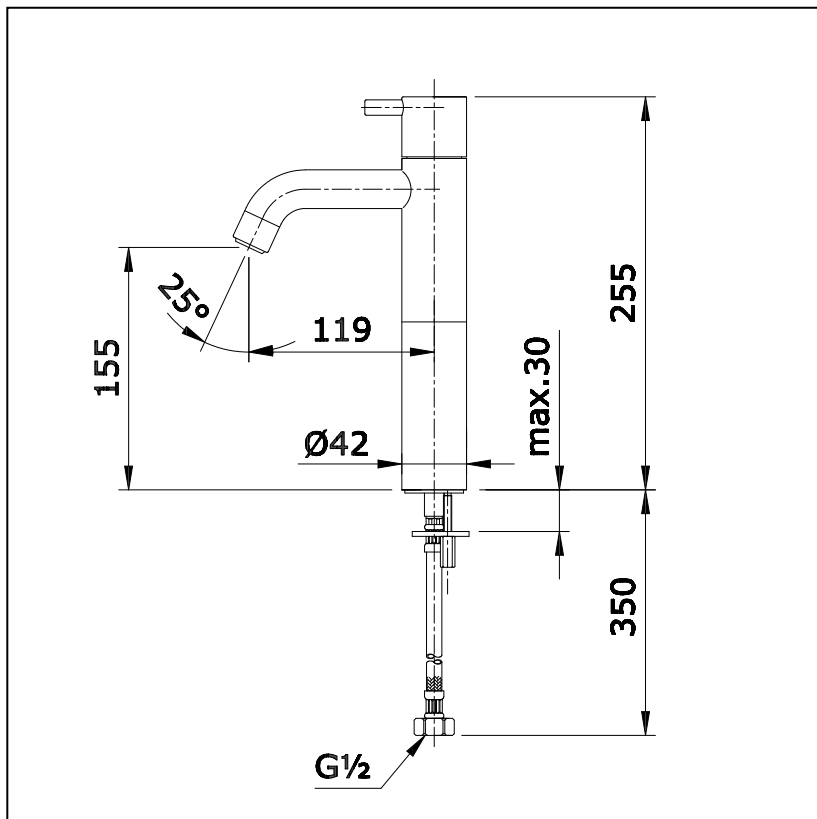

## Specifications

Water Pressure : 0.05MPa -0.75MPa  
 Hole : 1 Hole  
 Finish : Nickel Chrome  
 Material : Brass  
 Flow Rate/ : <6L/min @0.1MPa.  
 Water usage

## Parts description

- TX123LESV4

Extended Single Lever Lavatory  
 Faucet (Cold Water)

## Drawing: