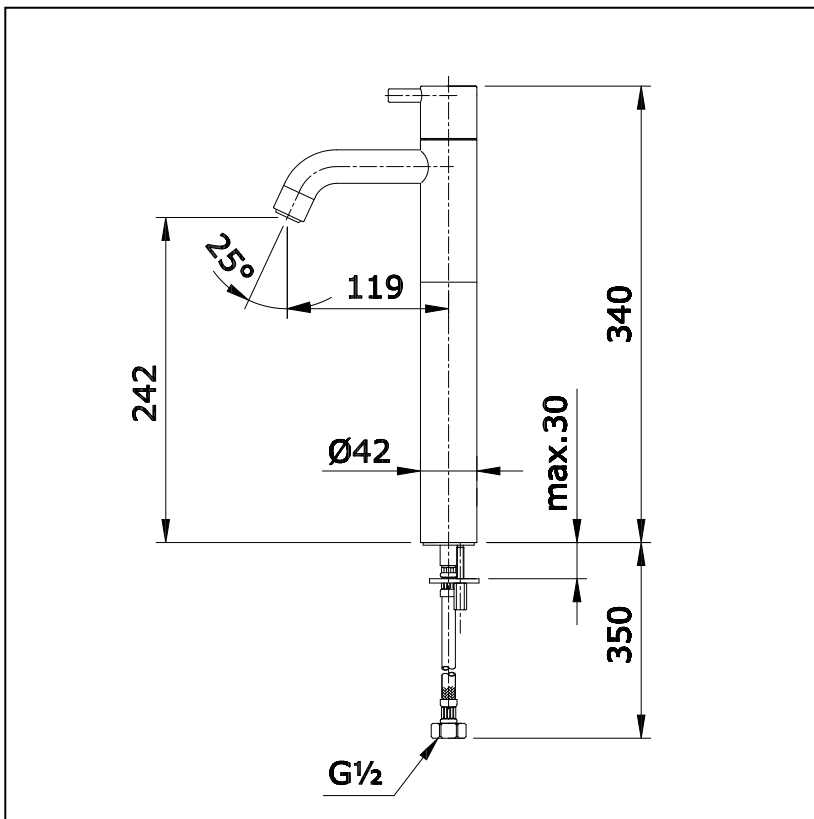

Item number: **TX123LES** **EGO II Series**

Features

Specifications

Water Pressure : 0.05MPa -0.75MPa
 Hole : 1 Hole
 Finish : Nickel Chrome
 Material : Brass
 Flow Rate/ : <6L/min @0.1MPa.
 Water usage

Parts description

- **TX123LES**

Extended Single Lever Lavatory
 Faucet (Cold Water)

Drawing:

Remarks:

Please consult TOTO sales representative
 for detail.